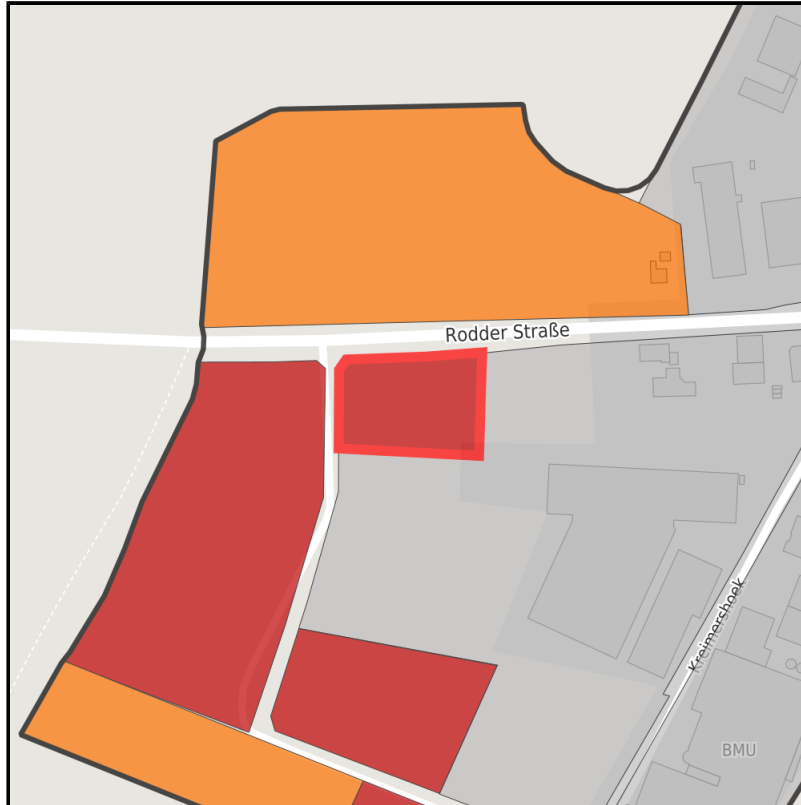

## Kreimershoek

Ort: Hörstel

Regional overview

Municipal overview

Detail view

### Parcel

Area size	5,234 m <sup>2</sup>
Availability	Immediately available area
Area designation	Commercial zone
Divisible	No
24h operation	No