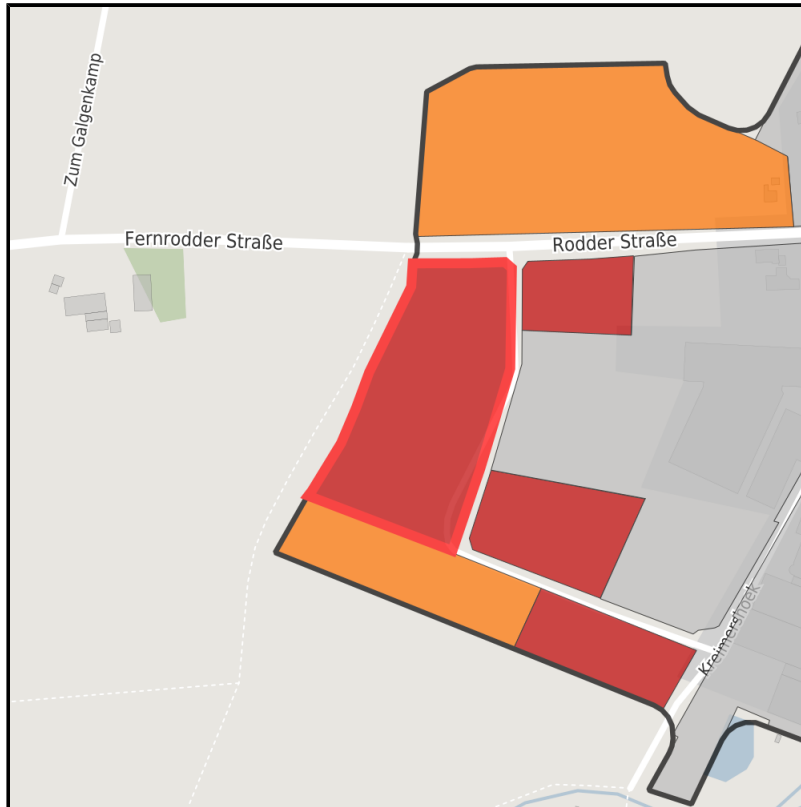

EXPOSÉ

Kreimershoek

Ort: Hörstel

Regional overview

Municipal overview

Detail view

Parcel

Area size	22,811 m ²
Availability	Immediately available area
Area designation	Commercial zone
Divisible	No
24h operation	No

Details on commercial zone

Area type GI / GE

Links

<https://muensterland.blis-online.eu>

EXPOSÉ

Kreimershoek

Ort: Hörstel

Transport infrastructure