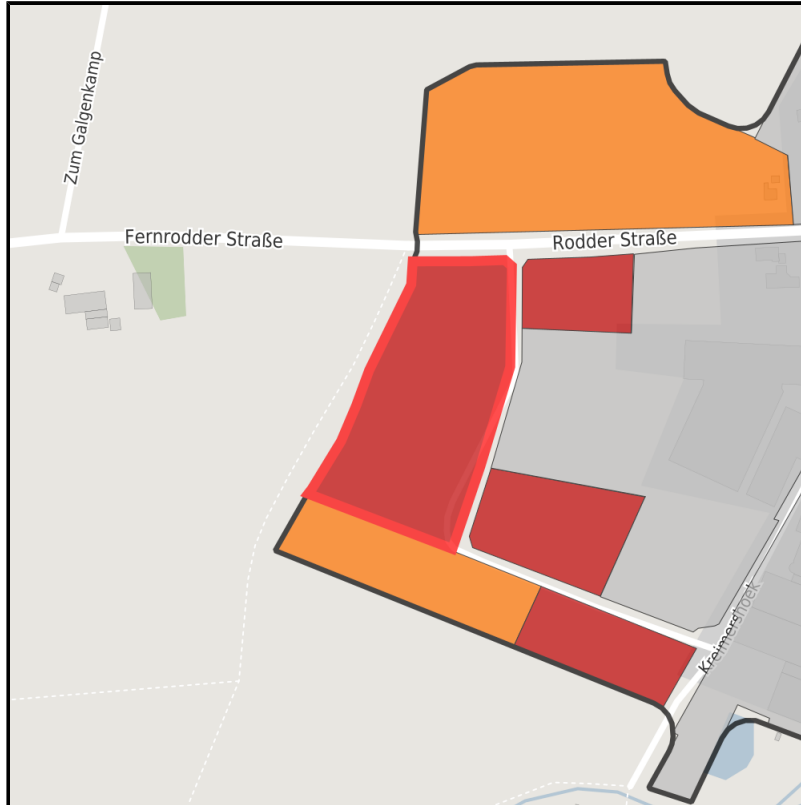

EXPOSÉ

Kreimershoek

Ort: Hörstel

Regional overview

Municipal overview

Detail view

Parcel

Area size	22,811 m ²
Availability	Immediately available area
Area designation	Commercial zone
Divisible	No
24h operation	No

Details on commercial zone

Area type	GE / GI
-----------	---------

Links

<https://muensterland.blis-online.eu>

EXPOSÉ

Kreimershoek

Ort: Hörstel

Transport infrastructure