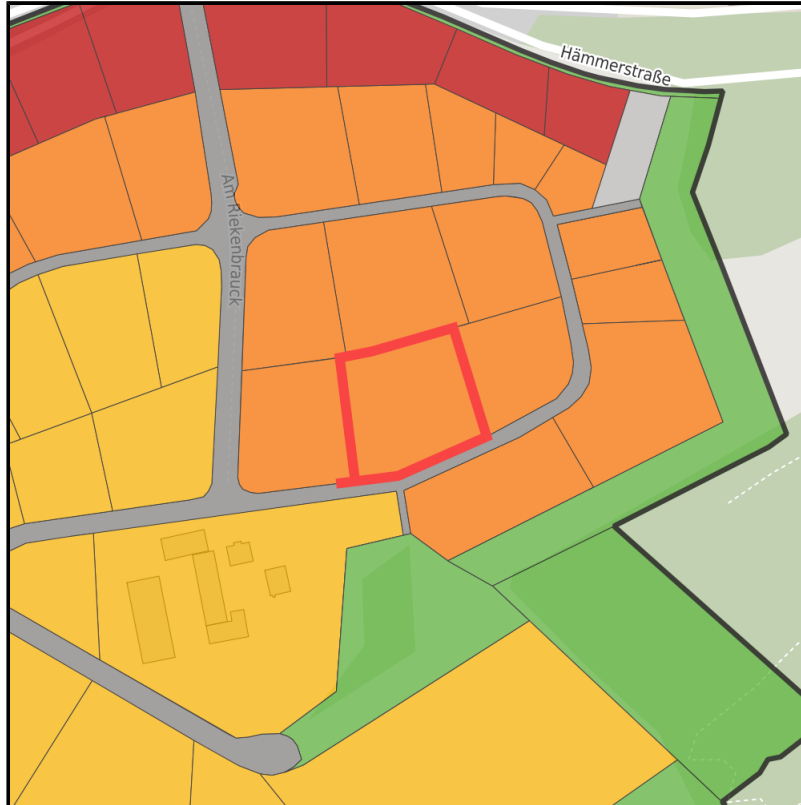

EXPOSÉ

Gewerbegebiet Hämmer II

Ort: Menden (Sauerland)

Regional overview

Municipal overview

Detail view

Parcel

Area size	5,954 m ²
Availability	Available area within short term (< 2 years)
Divisible	No
24h operation	No

Details on commercial zone

Industrial tax multiplier	460.00 %
Price	75.00 € / m ²
Area type	GE / GI

Links

<https://gws.blis-online.eu>

EXPOSÉ

Gewerbegebiet Hämmer II

Ort: Menden (Sauerland)

Transport infrastructure