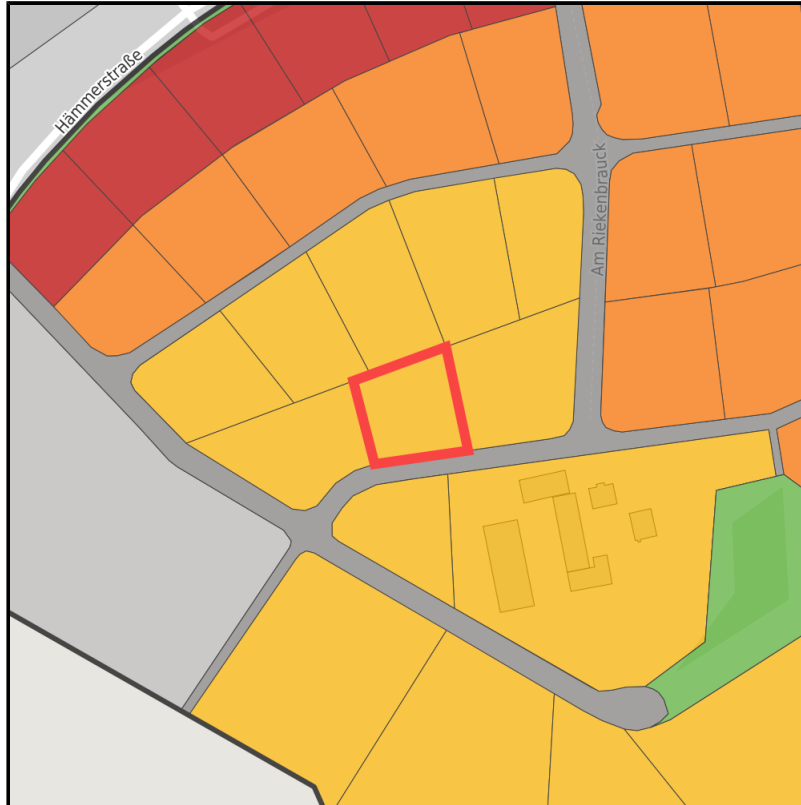

Gewerbegebiet Hämmer II

Ort: Menden (Sauerland)

www.germansite.de

Regional overview

Municipal overview

Detail view

Parcel

Area size	3,132 m ²
Availability	Available area within medium term (2-5 years)
Divisible	No
24h operation	No

Details on commercial zone

Industrial tax multiplier	460.00 %
Price	75.00 € / m ²
Area type	GE / GI

Links

<https://gws.blis-online.eu>

EXPOSÉ

Gewerbegebiet Hämmer II

Ort: Menden (Sauerland)

Transport infrastructure