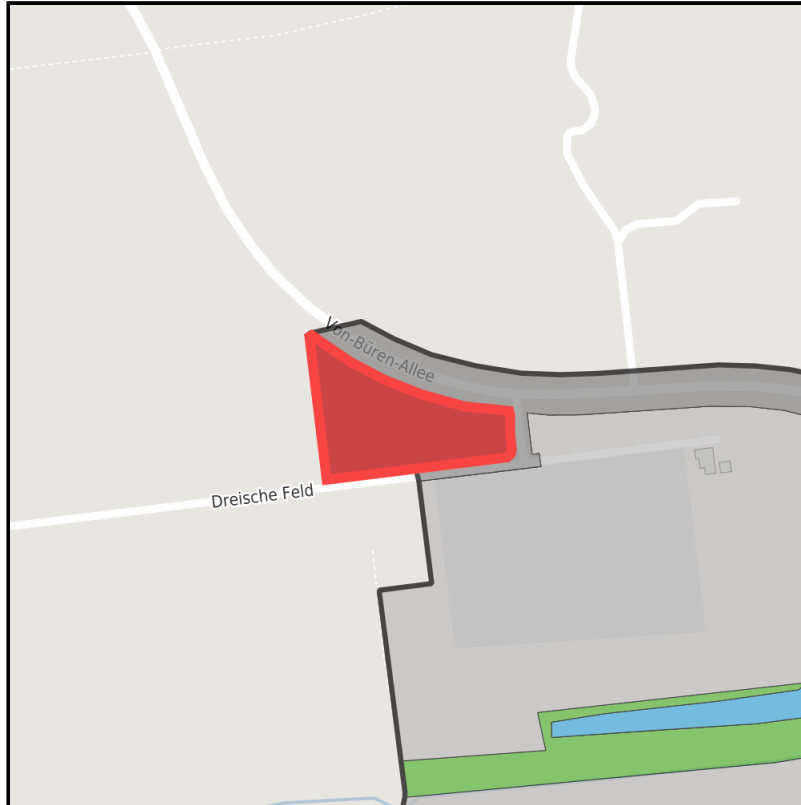

EXPOSÉ

Oelde A2

Ort: Oelde

Regional overview

Municipal overview

Detail view

Parcel

Area size	7,276 m ²
Availability	Immediately available area
Area designation	Commercial zone
Divisible	No
24h operation	No

Details on commercial zone

Oelde A2

Area type GE / GI

Links

<https://muensterland.blis-online.eu>

EXPOSÉ

Oelde A2

Ort: Oelde