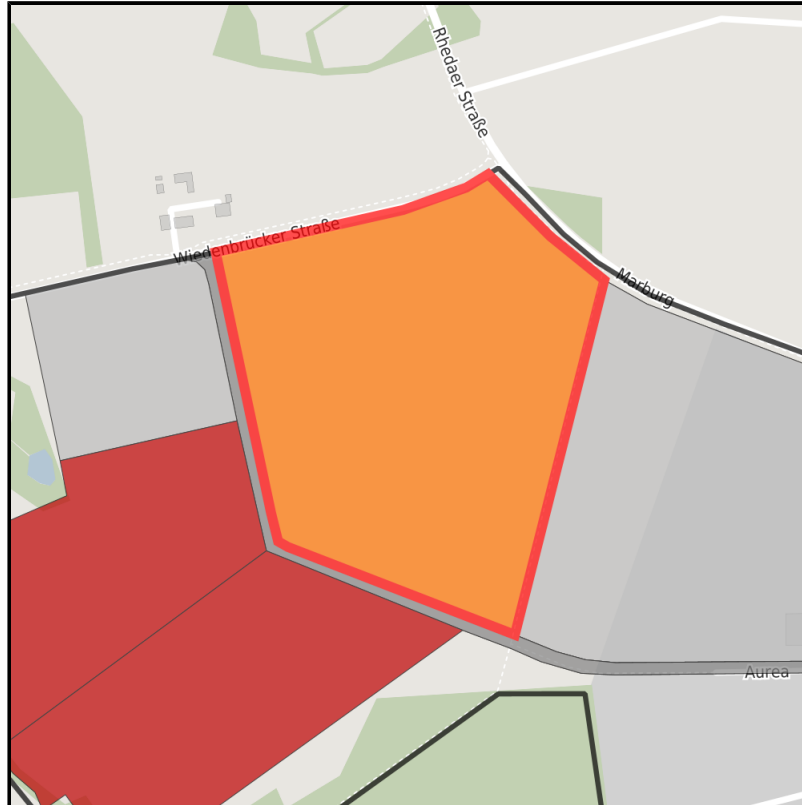

EXPOSÉ

AUREA DAS A2-WIRTSCHAFTSZENTRUM

Ort: Oelde

Regional overview

Municipal overview

Detail view

Parcel

Area size	172,430 m ²
Availability	Available area within short term (< 2 years)
Area designation	Commercial zone
Divisible	No
24h operation	No

Details on commercial zone

Area type GE / GI

Links

<https://muensterland.blis-online.eu>

EXPOSÉ

AUREA DAS A2-WIRTSCHAFTSZENTRUM

Ort: Oelde

Transport infrastructure