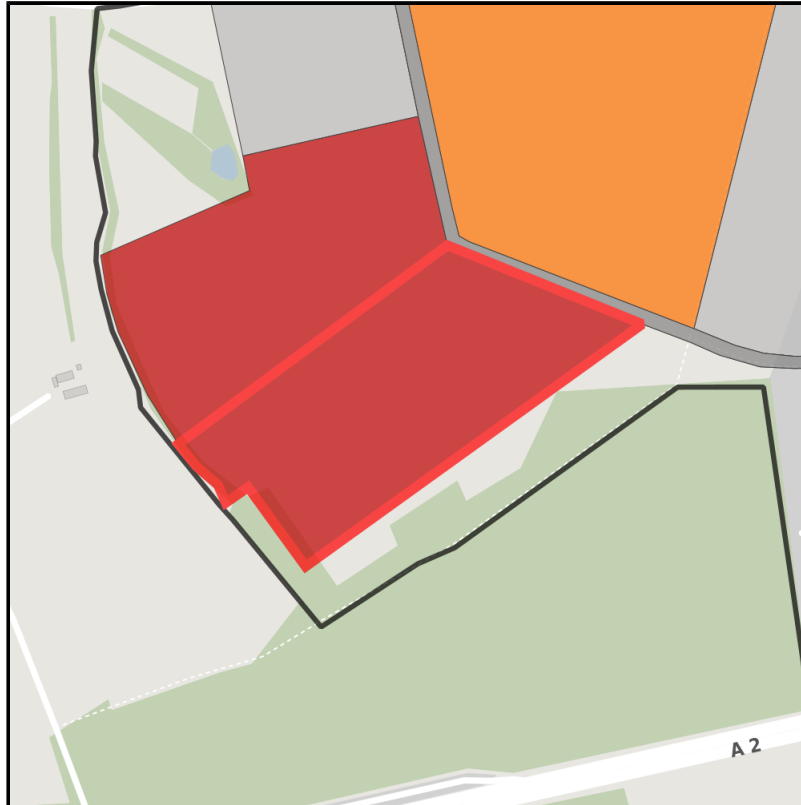

### AUREA DAS A2-WIRTSCHAFTSZENTRUM

Ort: Oelde

Regional overview

Municipal overview

Detail view

## Parcel

Area size	96,493 m <sup>2</sup>
Availability	Immediately available area
Area designation	Commercial zone
Divisible	No
24h operation	No