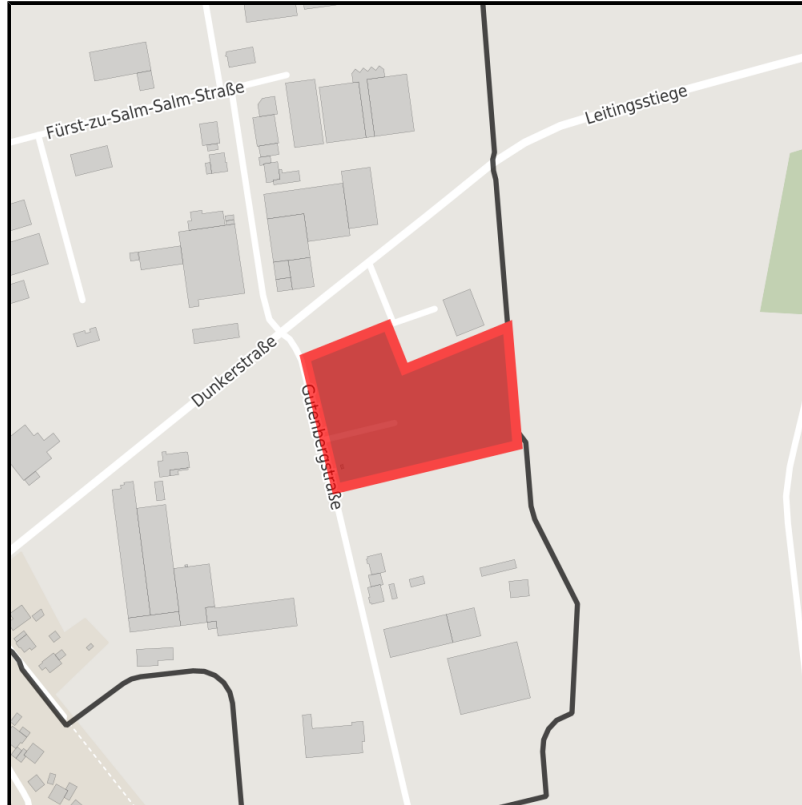

EXPOSÉ

Gewerbegebiet Burlo

Ort: Borken

Regional overview

Municipal overview

Detail view

Parcel

Area size	11,782 m ²
Availability	Immediately available area
Area designation	Industrial area
Divisible	No
24h operation	No

Details on commercial zone

Area type GI

Links

<https://muensterland.blis-online.eu>

EXPOSÉ

Gewerbegebiet Burlo

Ort: Borken

Transport infrastructure