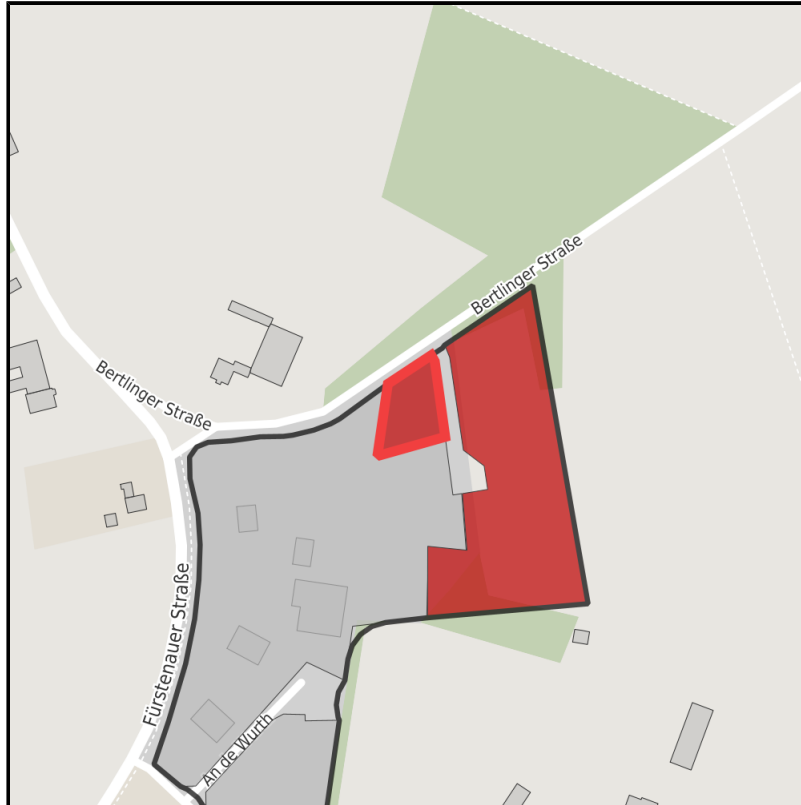

EXPOSÉ

Reinings Wurth

Ort: Hopsten

Regional overview

Municipal overview

Detail view

Parcel

Area size	1,499 m ²
Availability	Immediately available area
Area designation	Commercial zone
Divisible	No
24h operation	No

Details on commercial zone

Area type GE / GI

Links

<https://muensterland.blis-online.eu>

EXPOSÉ

Reinings Wurth

Ort: Hopsten

Transport infrastructure