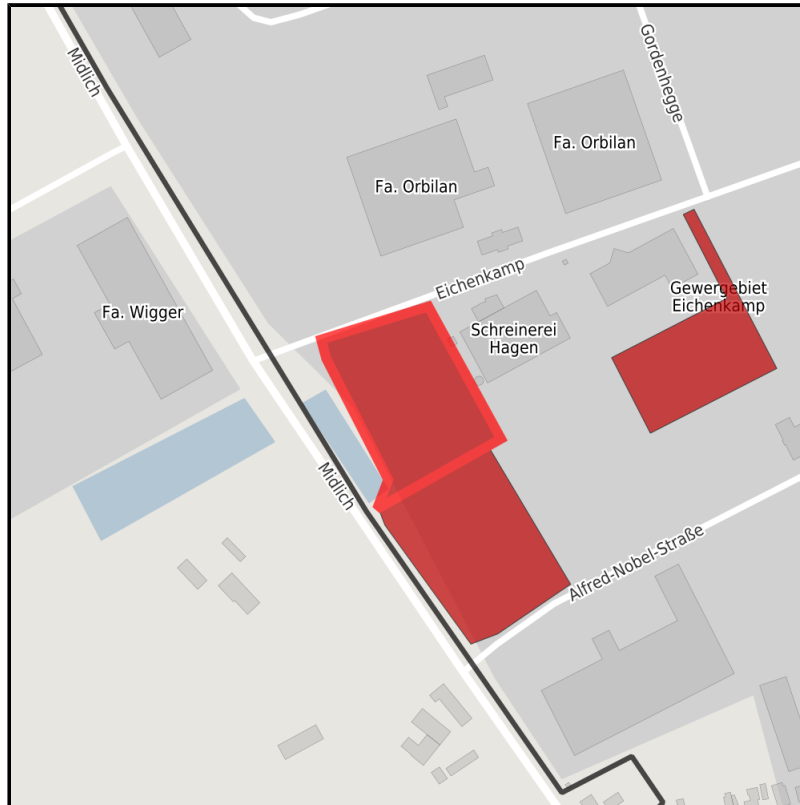

EXPOSÉ

Gewerbegebiet Eichenkamp Osterwick

Ort: Rosendahl

www.germansite.de

Regional overview

Municipal overview

Detail view

Parcel

Area size	9,137 m ²
Availability	Immediately available area
Area designation	Industrial area
Divisible	No
24h operation	No

Gewerbegebiet Eichenkamp Osterwick**Ort: Rosendahl**www.germansite.de**Details on commercial zone**

Business park Eichenkamp Osterwick

Industry focus: Chemical industry, transport industry, ready-mixed concrete, window construction.

Area type GI

Note on traffic: General cargo station Coesfeld (10 km)

Note on area: Size of industrial zone: 25.5 ha (of which 4.2 ha still available)

Specifics Size of commercial zone: 14.5 ha (3.4 ha still available)

Note on use: Establishments and installations in distance list 1-46 not permitted
(800 m to the next residential development)**Links**<https://muensterland.blis-online.eu>**Transport infrastructure**