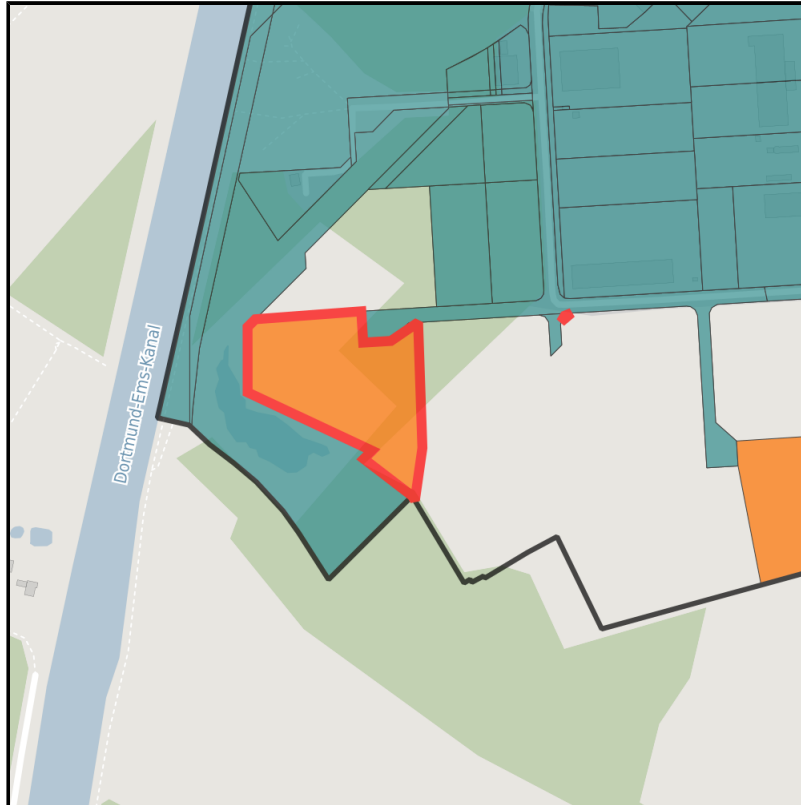

EXPOSÉ

Hessenweg

Ort: Münster

Regional overview

Municipal overview

Detail view

Parcel

Area size	15,000 m ²
Availability	Available area within short term (< 2 years)
Area designation	Industrial area
Divisible	Yes
24h operation	Yes

Details on commercial zone

North-Hessenweg

Due to its particular proximity to the airport and the freeway, it is ideal for companies with a supra-regional orientation.

Area
type GI

Note on area: Size of industrial zone: 70 ha (of which 16 ha still available)

Note on use: Permissible use classes III-VII (1,000 m to the nearest housing

Specificsdevelopment)

Industrial plants with larger space requirements

Links

<https://muensterland.blis-online.eu>

Transport infrastructure