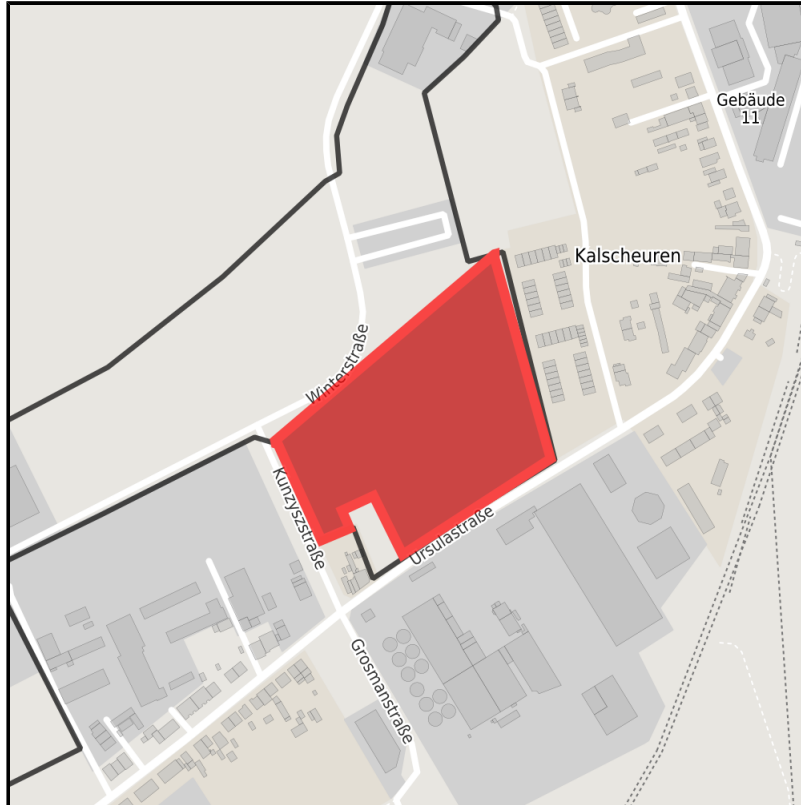

Gewerbegebiet Kalscheuren

Ort: Hürth

www.germansite.de

Regional overview

Municipal overview

Detail view

Parcel

Area size	30,000 m ²
Price comment	Guideline
Availability	Immediately available area
Divisible	Yes
24h operation	No

Details on commercial zone

Type of building use: Commercial area (GE)

Industrial tax multiplier	480.00 %
Information on purchase price	Standard value
Area type	GE

EXPOSÉ

Gewerbegebiet Kalscheuren

Ort: Hürth