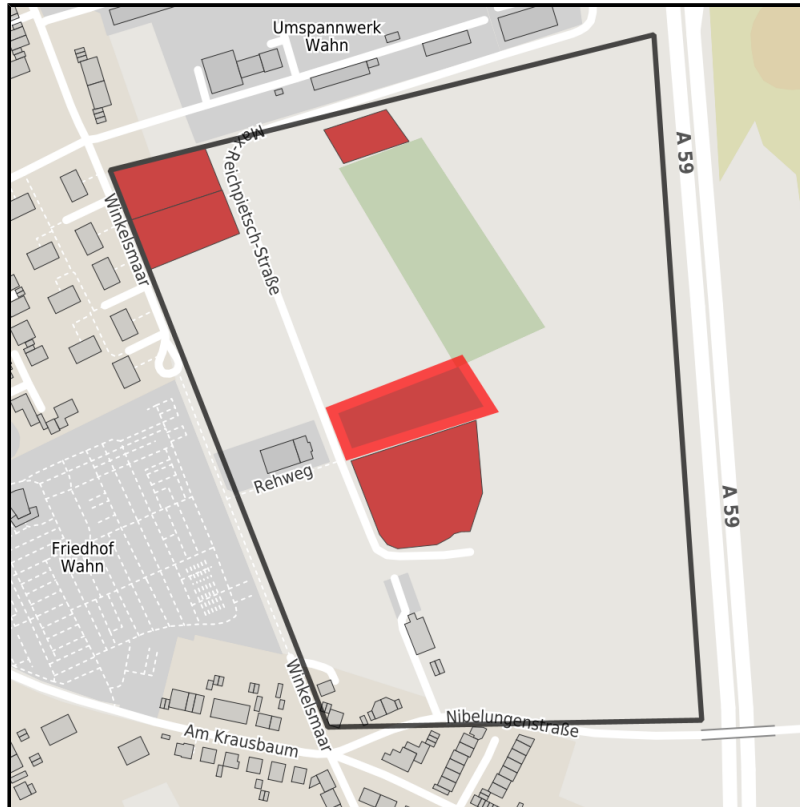

EXPOSÉ

Gewerbegebiet in Wahn-Süd (Köln-Porz)

Ort: Köln

www.germansite.de

Regional overview

Municipal overview

Detail view

Parcel

Area size	3,000 m ²
Price	165.00 €/m ²
Availability	Immediately available area
Divisible	No
24h operation	No
Description	Space ready for construction

Details on commercial zone

Industrial tax multiplier	475.00 %
Information on purchase price	Set price
Area type	GE
Specifics	Largest available area: 0.5 hectares Smallest available area: 0.1 hectares