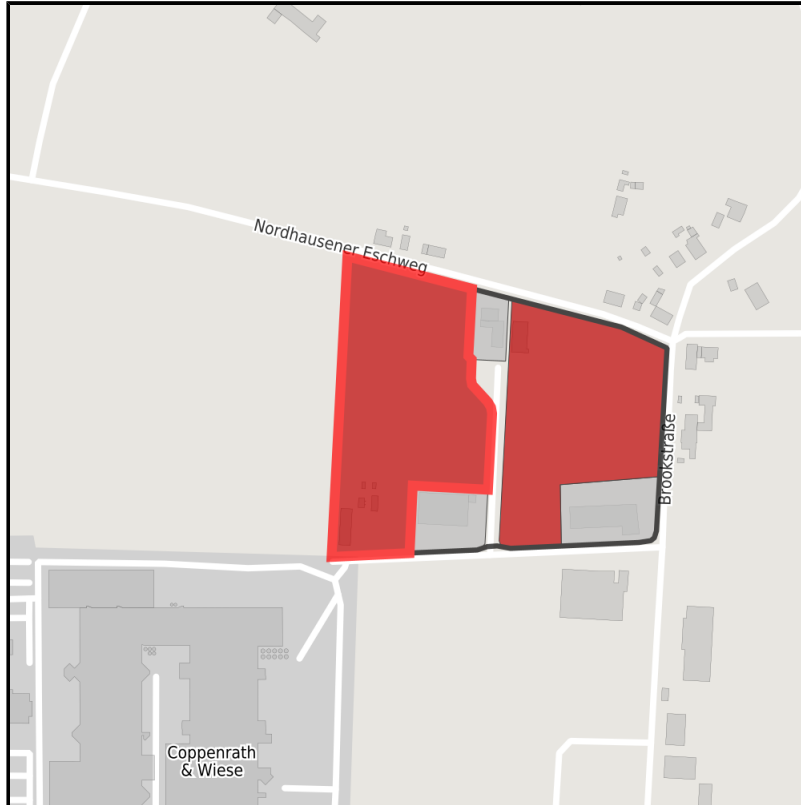

EXPOSÉ

Ost

Ort: Mettingen

Regional overview

Municipal overview

Detail view

Parcel

Area size	23,343 m ²
Availability	Immediately available area
Area designation	Commercial zone
Divisible	No
24h operation	No

EXPOSÉ

Ost

Ort: Mettingen

Details on commercial zone

Ost

We take care of your size-wishes

Area type

GE / GI