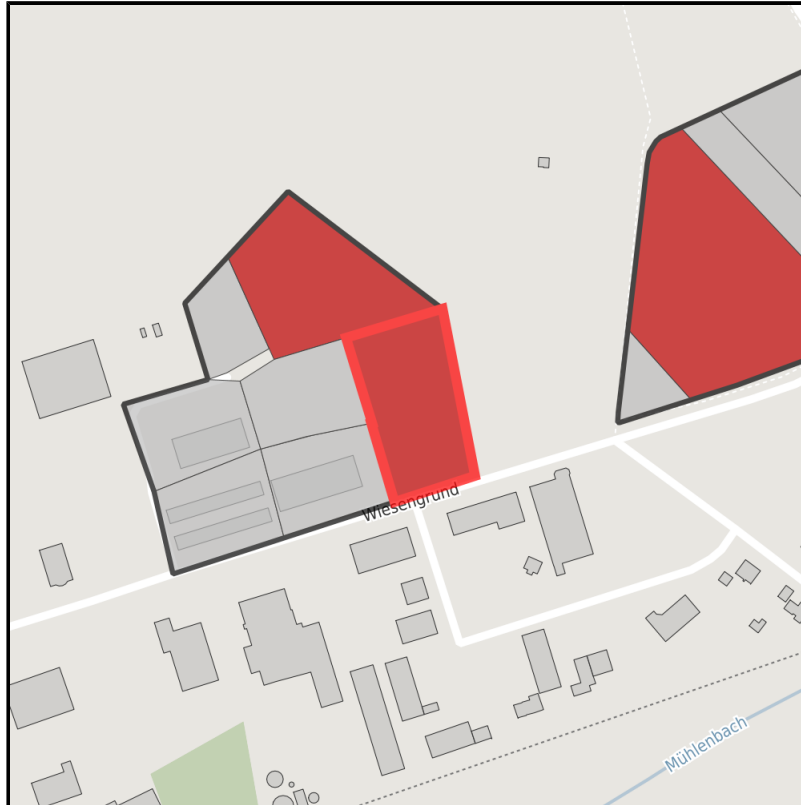

EXPOSÉ

Wiesengrund/ Haarstraße

Ort: Recke

Regional overview

Municipal overview

Detail view

Parcel

Area size	7,100 m ²
Availability	Immediately available area
Area designation	Commercial zone
Divisible	No
24h operation	No

Details on commercial zone

Industrial tax multiplier	422.00 %
Area type	GE

Links

<https://muensterland.blis-online.eu>

EXPOSÉ

Wiesengrund/ Haarstraße

Ort: Recke

Transport infrastructure

Freeway	A30	15 km
Airport	FMO	35 km

Information about Recke

Recke is a municipality in the district of Steinfurt, in North Rhine-Westphalia, Germany. Recke is situated approximately 20 km north-east of Rheine and 25 km north-west of Osnabrück.

Marktplatz_Recke

EXPOSÉ

Wiesengrund/ Haarstraße

Ort: Recke

Contact person

Wolfgang Reiners

Gemeinde Recke

Fachbereich I