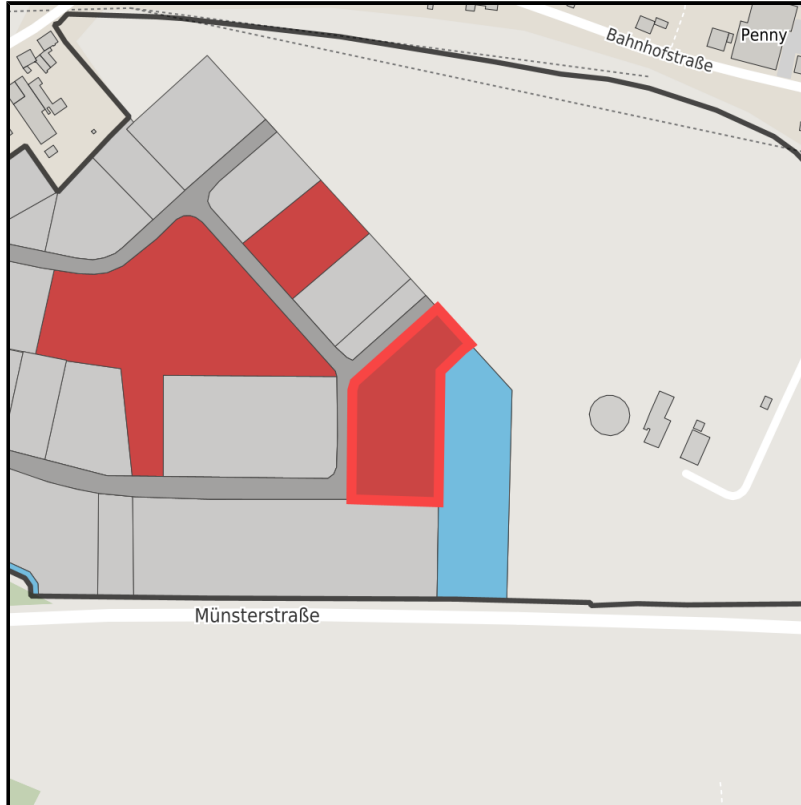

### Centraliapark

Ort: Wadersloh

Regional overview

Municipal overview

Detail view

### Parcel

Area size	6,400 m <sup>2</sup>
Price	39.50 €/m <sup>2</sup>
Availability	Immediately available area
Area designation	Industrial area
Divisible	Yes
24h operation	No