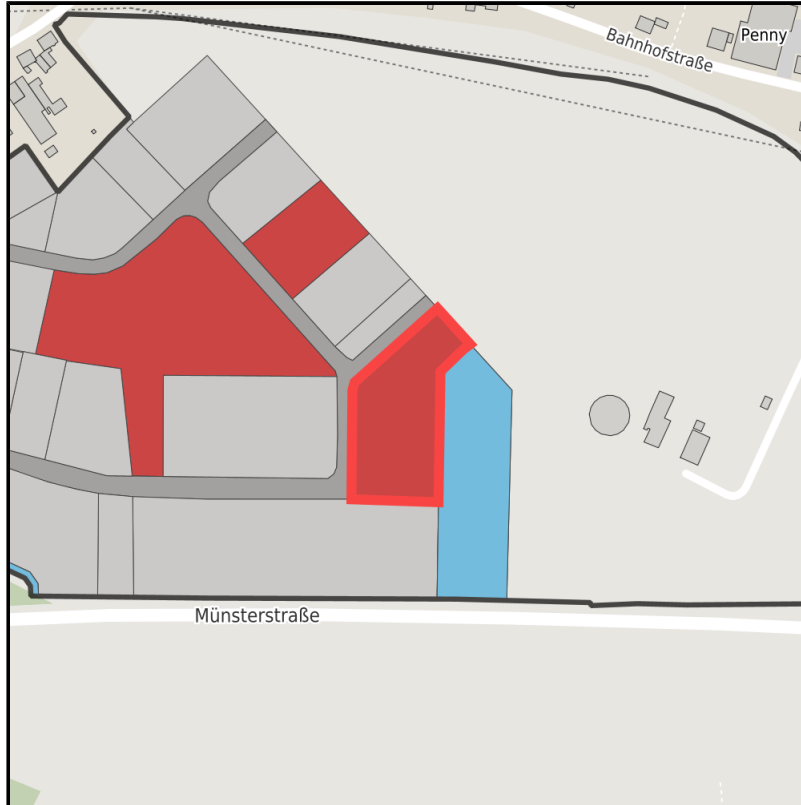

EXPOSÉ

Centraliapark

Ort: Wadersloh

Regional overview

Municipal overview

Detail view

Parcel

Area size	6,400 m ²
Price	39.50 €/m ²
Availability	Immediately available area
Area designation	Industrial area
Divisible	Yes
24h operation	No

Details on commercial zone

Area type GE / GI

Links

<https://muensterland.blis-online.eu>

EXPOSÉ

Centraliapark

Ort: Wadersloh

Transport infrastructure

Freeway	A 2	13 km
Freeway	A 44	22 km
Airport	Paderborn/Lippstadt	38 km
Airport	Münster/Osnabrück	71 km
Port	Hamm	35 km
Rail freight	Hamm	35 km

EXPOSÉ

Centraliapark

Ort: Wadersloh

Contact person

Marie Schmerling