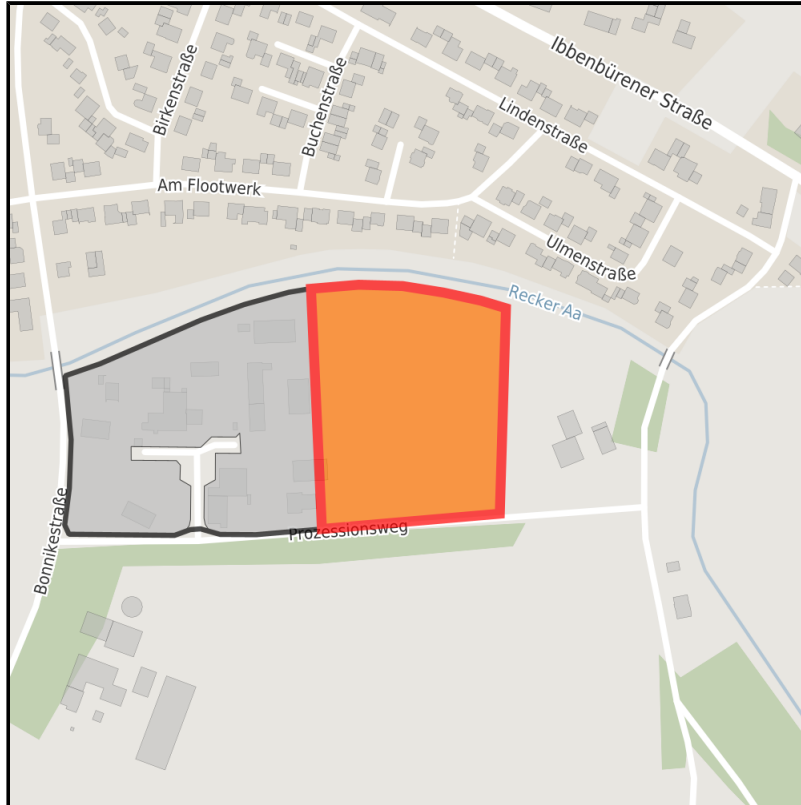

EXPOSÉ

Schweigmann

Ort: Hopsten

Regional overview

Municipal overview

Detail view

Parcel

Area size	23,341 m ²
Availability	Available area within short term (< 2 years)
Area designation	Commercial zone
Divisible	No
24h operation	No

Details on commercial zone

Area type GE / GI

Links

<https://muensterland.blis-online.eu>

EXPOSÉ

Schweigmann

Ort: Hopsten

Transport infrastructure