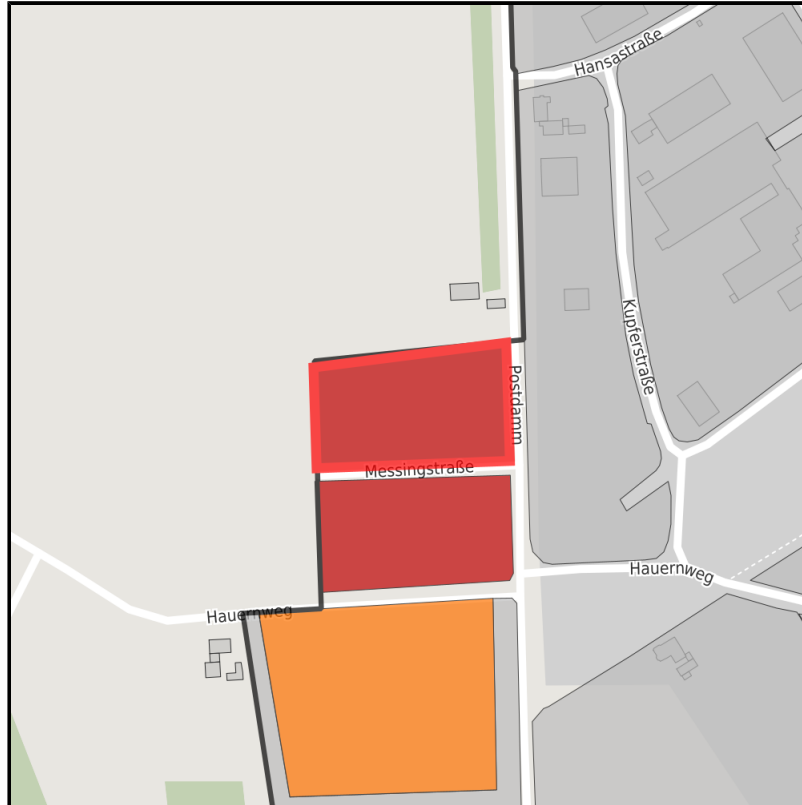

EXPOSÉ

Heiliges Feld

Ort: Hopsten

Regional overview

Municipal overview

Detail view

Parcel

Area size	9,618 m ²
Availability	Immediately available area
Area designation	Commercial zone
Divisible	No
24h operation	No

Details on commercial zone

Area type GE / GI

Links

<https://muensterland.blis-online.eu>

EXPOSÉ

Heiliges Feld

Ort: Hopsten

Transport infrastructure