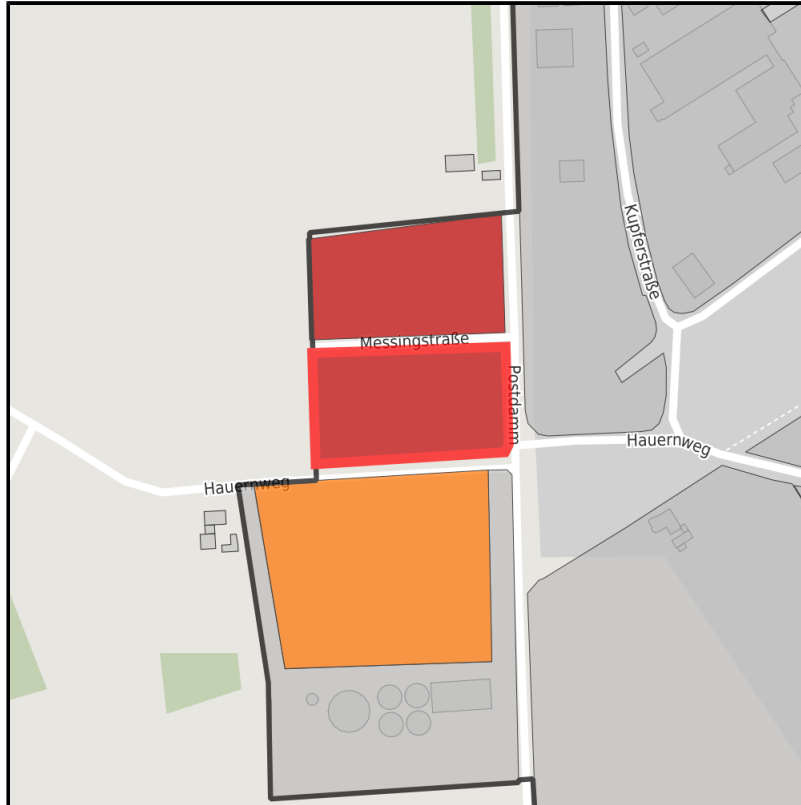

EXPOSÉ

Heiliges Feld

Ort: Hopsten

Regional overview

Municipal overview

Detail view

Parcel

Area size	9,493 m ²
Availability	Immediately available area
Area designation	Commercial zone
Divisible	No
24h operation	No

Details on commercial zone

Area type GE / GI

Links

<https://muensterland.blis-online.eu>

EXPOSÉ

Heiliges Feld

Ort: Hopsten

Transport infrastructure