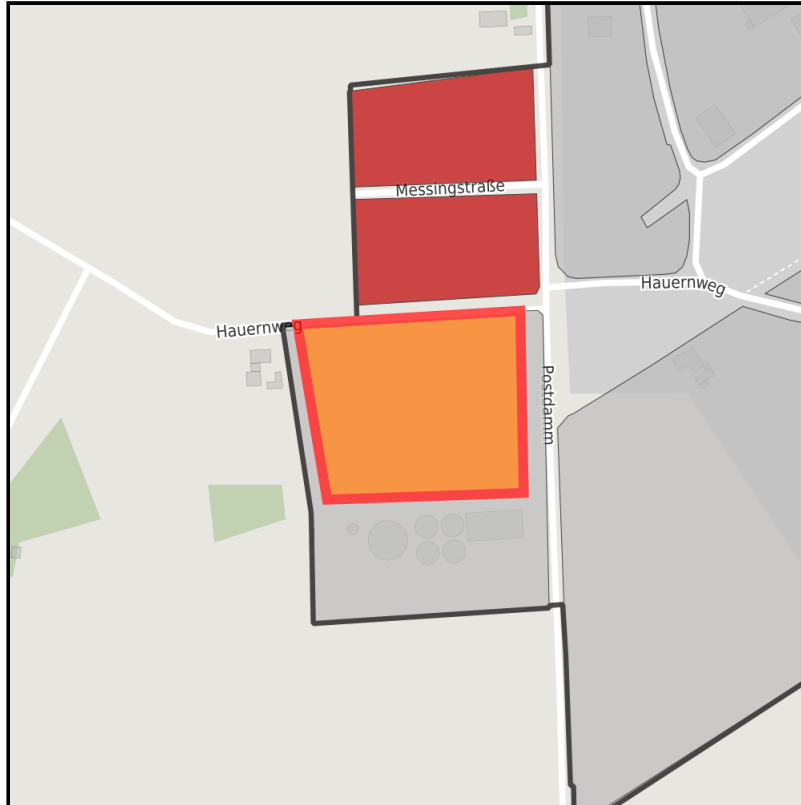

EXPOSÉ

Heiliges Feld

Ort: Hopsten

Regional overview

Municipal overview

Detail view

Parcel

Area size	18,901 m ²
Availability	Available area within short term (< 2 years)
Area designation	Commercial zone
Divisible	No
24h operation	No

Details on commercial zone

Area type GE / GI

Links

<https://muensterland.blis-online.eu>

EXPOSÉ

Heiliges Feld

Ort: Hopsten

Transport infrastructure

Freeway	A 30	8 km
Airport	Münster/Osnabrück	38 km
Port	Spelle	8 km
Rail freight	Rheine	23 km

Contact person

Ludger Kleine-Harmeyer

Gemeinde Hopsten

Bürgermeister

Bunte Straße 35

Bunte S Hopsten

Germany