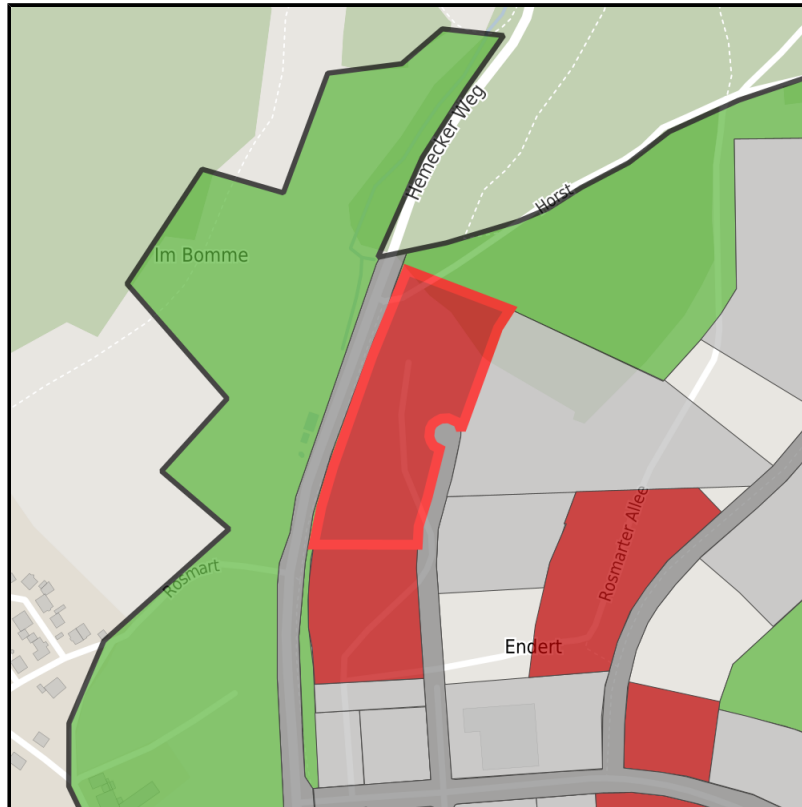

EXPOSÉ

Märkischer Gewerbepark Rosmart

Ort: Altena

Regional overview

Municipal overview

Detail view

Parcel

Area size	17,000 m ²
Availability	Immediately available area
Area designation	Commercial zone
Divisible	Yes
24h operation	No

EXPOSÉ

Märkischer Gewerbepark Rosmart

Ort: Altena

Details on commercial zone

Ideal location conditions for your company - Märkischer Gewerbepark Rosmart

The intermunicipal Märkische Gewerbepark Rosmart is located in the center of the Märkischer Kreis district in the city triangle of Altena, Lüdenscheid and Werdohl not far from the Lüdenscheid junction of the freeway A45. The business park offers space and potential for multi-layered settlement requirements in terms of property size and location quality. Current information on the availability of land is available at: www.gewerbepark-rosmart.de

Area type

GE / GI

Links

<https://gws.blis-online.eu>

Gewerbepark

Lageplan

Transport infrastructure

Freeway

Autobahn

2 km

Airport

Flughafen

40 km

Information about Altena

EXPOSÉ

Märkischer Gewerbepark Rosmart