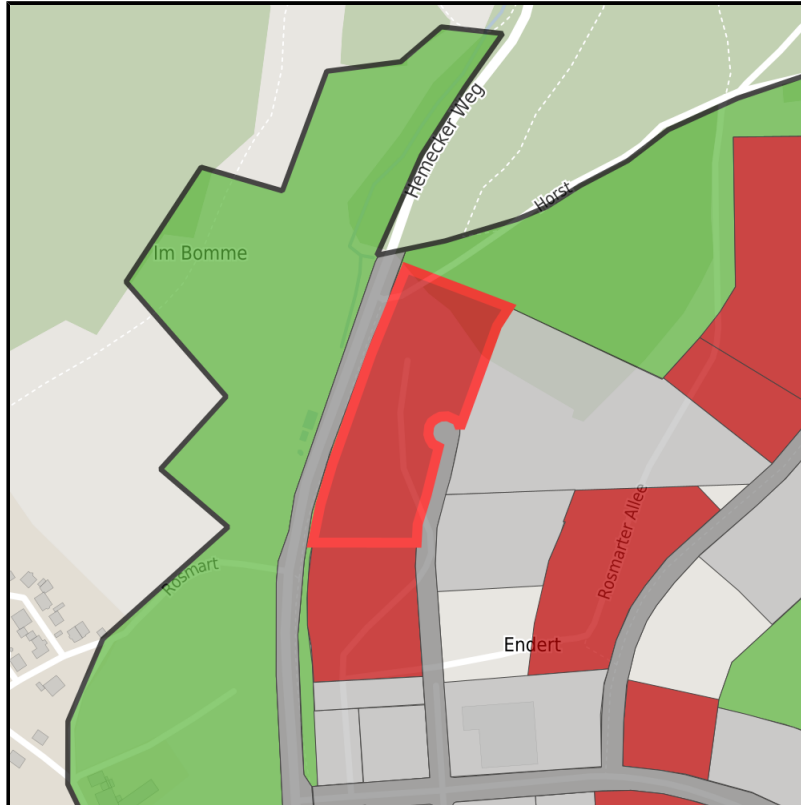

EXPOSÉ

Märkischer Gewerbepark Rosmart

Ort: Altena

www.germansite.de

Regional overview

Municipal overview

Detail view

Parcel

Area size	17,000 m ²
Availability	Immediately available area
Area designation	Commercial zone
Divisible	Yes
24h operation	No

EXPOSÉ

Märkischer Gewerbepark Rosmart

Ort: Altena

Details on commercial zone

Ideal location conditions for your company - Märkischer Gewerbepark Rosmart

The intermunicipal Märkische Gewerbepark Rosmart is located in the center of the Märkischer Kreis district in the city triangle of Altena, Lüdenscheid and Werdohl not far from the Lüdenscheid junction of the freeway A45. The business park offers space and potential for multi-layered settlement requirements in terms of property size and location quality. Current information on the availability of land is available at: www.gewerbepark-rosmart.de

Autobahn

2 km

Airport

Flughafen

40 km

Information about Altena

EXPOSÉ

Märkischer Gewerbepark Rosmart