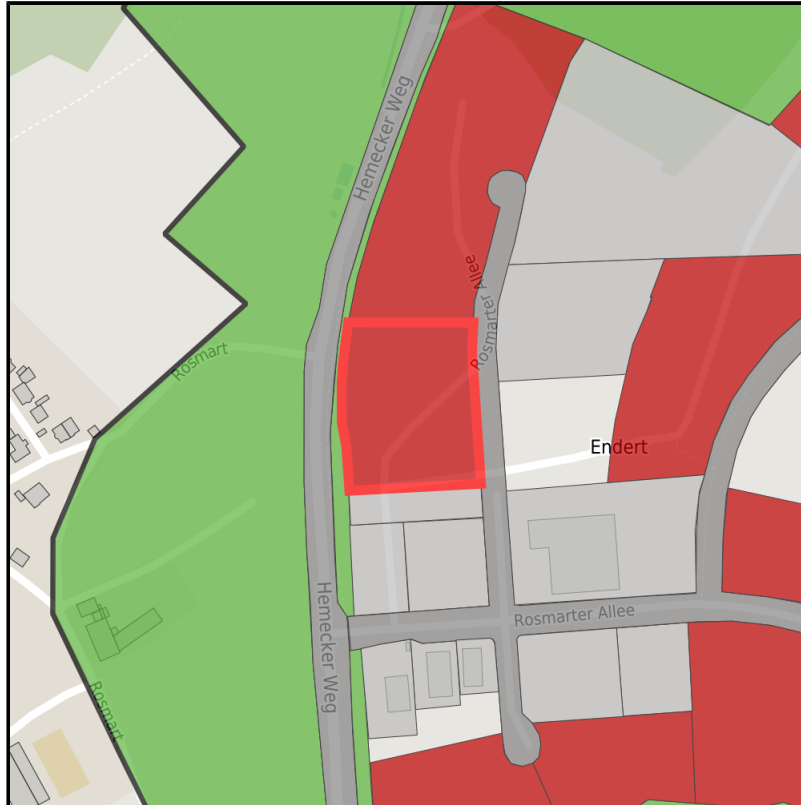

## Märkischer Gewerbepark Rosmart

Ort: Altena

[www.germansite.de](http://www.germansite.de)

Regional overview

Municipal overview

Detail view

### Details on commercial zone

Ideal location conditions for your company - Märkischer Gewerbepark Rosmart

The intermunicipal Märkische Gewerbepark Rosmart is located in the center of the Märkischer Kreis district in the city triangle of Altena, Lüdenscheid and Werdohl not far from the Lüdenscheid junction of the freeway A45. The business park offers space and potential for multi-layered settlement requirements in terms of property size and location quality. Current information on the availability of land is available at: [www.gewerbepark-rosmart.de](http://www.gewerbepark-rosmart.de)