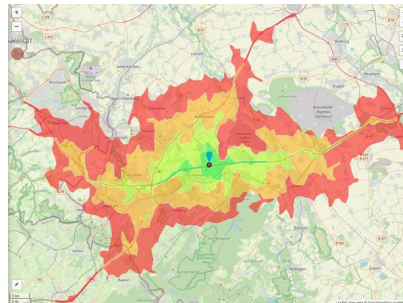

### Industrie- und Gewerbepark Eschweiler (IGP/A4-Initiative)

Ort: Eschweiler

[www.germansite.de](http://www.germansite.de)

Thanks to naturally landscaped surroundings with a generous proportion of green spaces people here have a pleasant working atmosphere and the companies have a representative environment. The IGP has an unusual building development concept: three concentric semi-circles form a group around a center. The inner semi-circle is reserved for service companies, the restaurants/bar and hotel trade. The middle ring is intended for smaller and medium-sized commercial enterprises, and the outer ring for industrial companies.

### Links

<https://www.gistra.de>

Erreichbarkeit in 20 Minuten: 759.000  
Einwohner