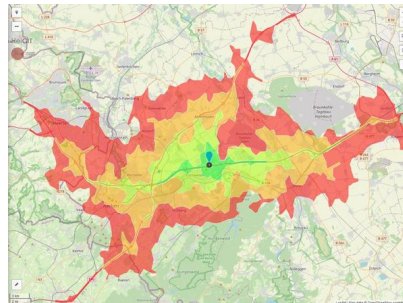

Industrie- und Gewerbepark Eschweiler (IGP/A4-Initiative)

Ort: Eschweiler

www.germansite.de

Regional overview

Municipal overview

Detail view

Parcel

Area size	14,160 m ²
Availability	Immediately available area
Area designation	Industrial area
Divisible	No
24h operation	No

Details on commercial zone

IGP Eschweiler

EXPOSÉ

Industrie- und Gewerbepark Eschweiler (IGP/A4-Initiative)

Ort: Eschweiler

www.germansite.de

Thanks to naturally landscaped surroundings with a generous proportion of green spaces people here have a pleasant working atmosphere and the companies have a representative environment. The IGP has an unusual building development concept: three concentric semi-circles form a group around a center. The inner semi-circle is reserved for service companies, the restaurants/bar and hotel trade. The middle ring is intended for smaller and medium-sized commercial enterprises, and the outer ring for industrial companies.

Main companies	Fa. Eukalin, Fa. BYTEC Medizintechnik, Fa. Kraftverkehr Nagel, Mercedes Benz
Industrial tax multiplier	490.00 %
Price	75.00 € / m ²
Area type	GE / GI

Links

<https://www.gistra.de>

Erreichbarkeit in 20 Minuten: 759.000
Einwohner

This excellent location provides short distances to the economic areas the Netherlands and Belgium as well as closeness to first class research centres as the RWTH Aachen University, Aachen University of Applied Sciences and Jülich.