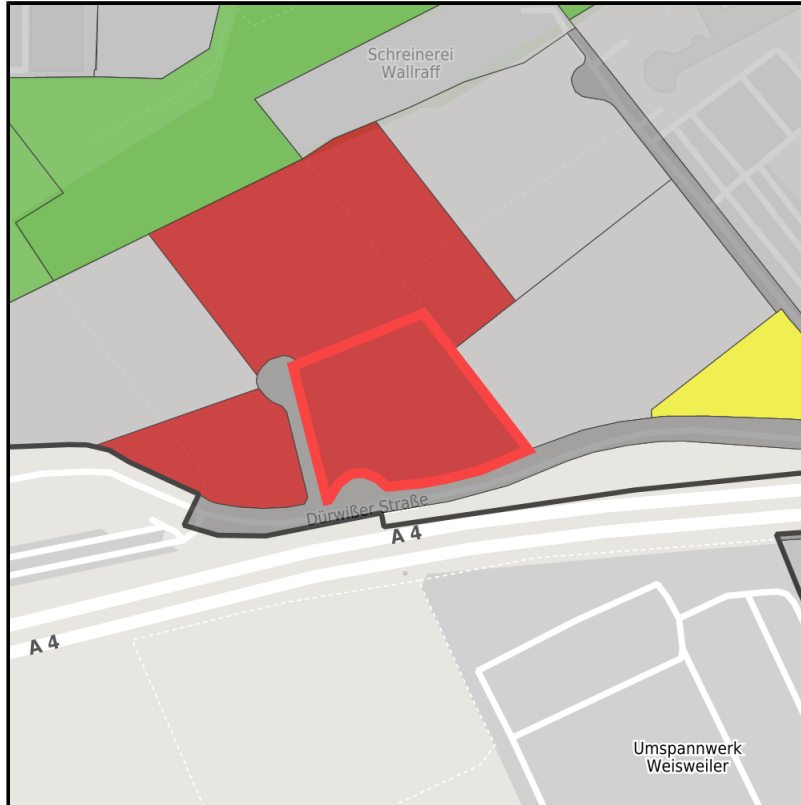

Industrie- und Gewerbepark Eschweiler (IGP/A4-Initiative)

Ort: Eschweiler

www.germansite.de

Regional overview

Municipal overview

Detail view

Parcel

Area size	14,160 m ²
Availability	Immediately available area
Area designation	Industrial area
Divisible	No
24h operation	No

Details on commercial zone

IGP Eschweiler

EXPOSÉ

Industrie- und Gewerbepark Eschweiler (IGP/A4-Initiative)

Ort: Eschweiler

www.germansite.de

Thanks to naturally landscaped surroundings with a generous proportion of green spaces people here have a pleasant working atmosphere and the companies have a representative environment. The IGP has an unusual building development concept: three concentric semi-circles form a group around a center. The inner semi-circle is reserved for service companies, the restaurants/bar and hotel trade. The middle ring is intended for smaller and medium-sized commercial enterprises, and the outer ring for industrial companies.