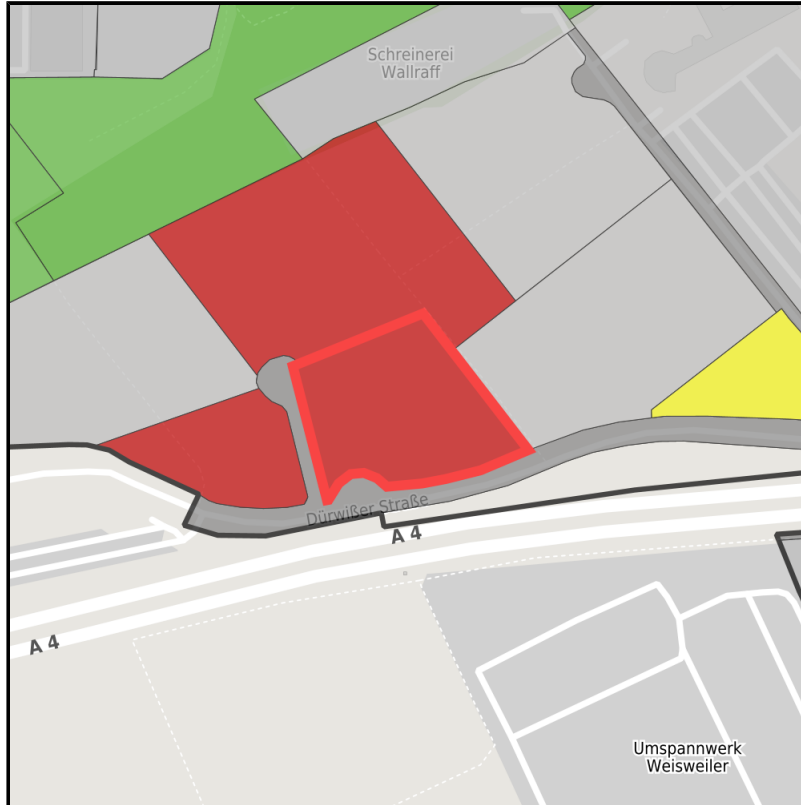

Industrie- und Gewerbepark Eschweiler (IGP/A4-Initiative)

Ort: Eschweiler

www.germansite.de

Regional overview

Municipal overview

Detail view

Parcel

Area size	14,160 m ²
Availability	Immediately available area
Area designation	Industrial area
Divisible	No
24h operation	No

Details on commercial zone

IGP Eschweiler

EXPOSÉ

Industrie- und Gewerbepark Eschweiler (IGP/A4-Initiative)

Ort: Eschweiler

www.germansite.de

Thanks to naturally landscaped surroundings with a generous proportion of green spaces people here have a pleasant working atmosphere and the companies have a representative environment. The IGP has an unusual building development concept: three concentric semi-circles form a group around a center. The inner semi-circle is reserved for service companies, the restaurants/bar and hotel trade. The middle ring is intended for smaller and medium-sized commercial enterprises, and the outer ring for industrial companies.