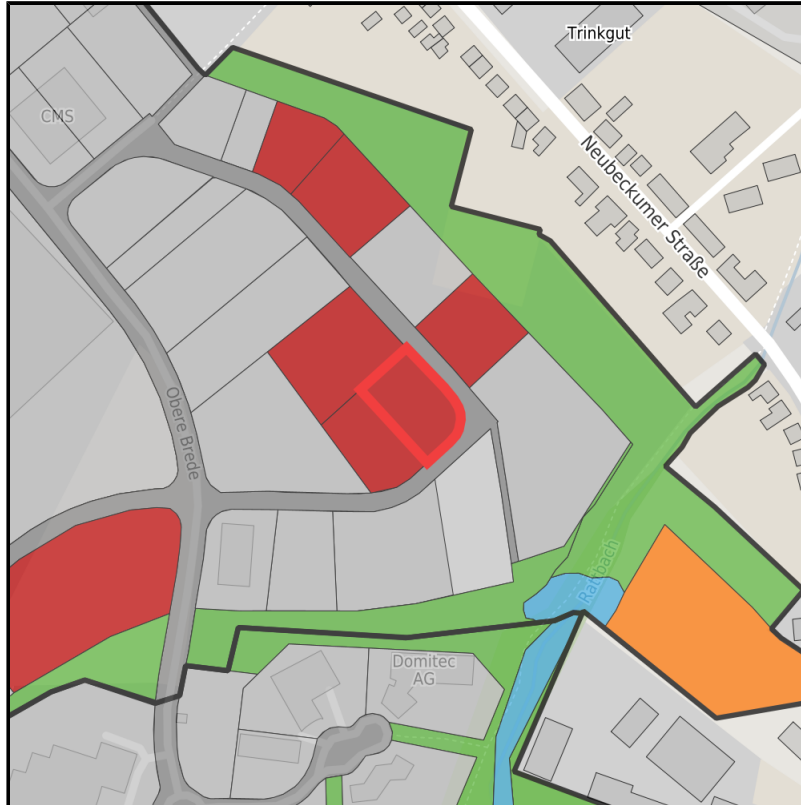

EXPOSÉ

Gewerbegebiet Obere Brede an der A2

Ort: Beckum

www.germansite.de

Regional overview

Municipal overview

Detail view

Parcel

Area size	2,100 m ²
Availability	Immediately available area
Divisible	No
24h operation	No

gb60_.jpg

Gewerbegebiet Obere Brede an der A2**Ort: Beckum**

www.germansite.de

Details on commercial zone

Business park Obere Brede at the A2

In the north, the Tuttenbrock Lake forms the basic framework for the development of a high-quality leisure area. It is a former quarry that has been recultivated and is used as a popular bathing lake. Commercial enterprises find a high-quality location with a very special environment here. A lunch break at the lake, the end of the day at the beach, in the fitness center or in the yoga studio - all this is possible in this area. Nearest university location: University of Applied Sciences 3 km, University of Münster 40 km.

Area type GE / GI

Specifics The site is located in the immediate vicinity of the A2 freeway Beckum exit.

Links<https://muensterland.blis-online.eu>**Transport infrastructure**

Freeway	A 2	1 km
Airport	Dortmund	30 km
Airport	Münster / Osnabrück	55 km
Port	Hamm	20 km
Rail freight	Hamm	15 km