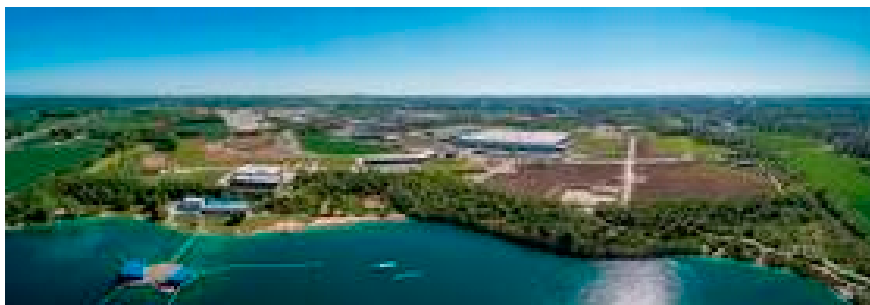

EXPOSÉ

Gewerbegebiet Obere Brede an der A2

Ort: Beckum

www.germansite.de

Regional overview

Municipal overview

Detail view

Parcel

Area size	2,100 m ²
Availability	Immediately available area
Divisible	No
24h operation	No

gb60_.jpg

Gewerbegebiet Obere Brede an der A2**Ort: Beckum**

www.germansite.de

Details on commercial zone

Business park Obere Brede at the A2

In the north, the Tuttenbrock Lake forms the basic framework for the development of a high-quality leisure area. It is a former quarry that has been recultivated and is used as a popular bathing lake. Commercial enterprises find a high-quality location with a very special environment here. A lunch break at the lake, the end of the day at the beach, in the fitness center or in the yoga studio - all this is possible in this area. Nearest university location: University of Applied Sciences 3 km, University of Münster 40 km.

Area type GE / GI

Specifics The site is located in the immediate vicinity of the A2 freeway Beckum exit.

Links<https://muensterland.blis-online.eu>**Transport infrastructure**

Freeway	A 2	1 km
Airport	Dortmund	30 km
Airport	Münster / Osnabrück	55 km
Port	Hamm	20 km
Rail freight	Hamm	15 km