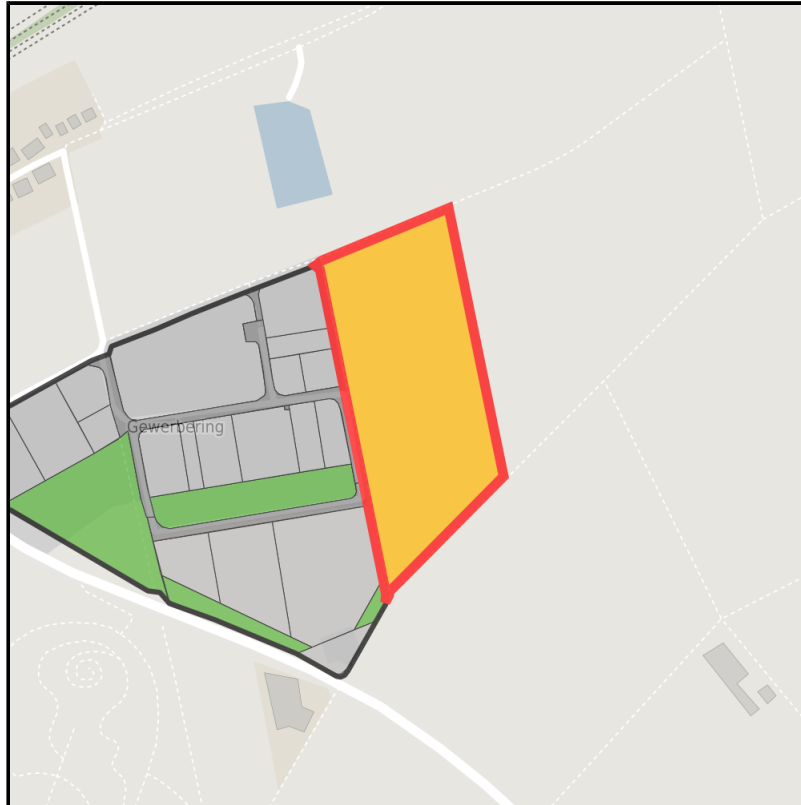

Gewerbegebiet Auf der Heide

Ort: Merzenich

www.germansite.de

Regional overview

Municipal overview

Detail view

Parcel

Area size	44,842 m ²
Availability	Available area within medium term (2-5 years)
Area designation	Commercial zone
Divisible	Yes
24h operation	No

Gewerbegebiet Auf der Heide**Ort: Merzenich**www.germansite.de**Details on commercial zone**

The 15 ha commercial zone is located less than 100 meters north of the edge of the Merzenich community, directly at the S-Bahn station. The cities of Düren and Cologne are within easy reach. Adjacent to the site is the Steinweg local recreation area, so that leisure and recreational opportunities are available in the immediate vicinity.

Industrial tax multiplier	400.00 %
Price	38.50 € / m ²
Area type	GE

Links<https://www.gistra.de>

Erreichbarkeit in 20 Minuten: 417.000
Einwohner

Transport infrastructure

Freeway	A4	6 km
Airport	Köln-Bonn	55 km
Airport	Maastricht-Aachen	70 km
Port	Köln	50 km
Rail freight	Düren	6 km