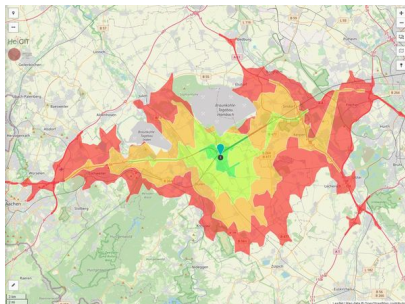

Gewerbegebiet Auf der Heide

Ort: Merzenich

www.germansite.de

Regional overview

Municipal overview

Detail view

Parcel

Area size	44,842 m ²
Availability	Available area within medium term (2-5 years)
Area designation	Commercial zone
Divisible	Yes
24h operation	No

Gewerbegebiet Auf der Heide**Ort: Merzenich**www.germansite.de**Details on commercial zone**

The 15 ha commercial zone is located less than 100 meters north of the edge of the Merzenich community, directly at the S-Bahn station. The cities of Düren and Cologne are within easy reach. Adjacent to the site is the Steinweg local recreation area, so that leisure and recreational opportunities are available in the immediate vicinity.

Industrial tax multiplier	400.00 %
Price	38.50 € / m ²
Area type	GE

Links<https://www.gistra.de>

Erreichbarkeit in 20 Minuten: 417.000
Einwohner

Transport infrastructure

Freeway	A4	6 km
Airport	Köln-Bonn	55 km
Airport	Maastricht-Aachen	70 km
Port	Köln	50 km
Rail freight	Düren	6 km