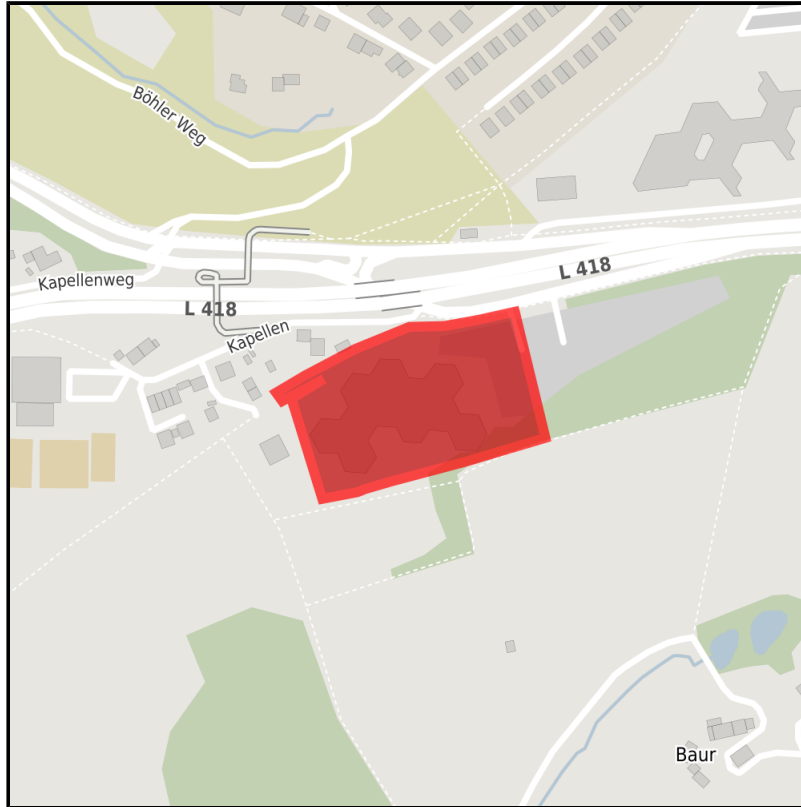

## Smart Tec Campus - Lichtscheider Straße 90

Ort: Wuppertal

[www.germansite.de](http://www.germansite.de)

Regional overview

Municipal overview

Detail view

### Smart Tec Campus - Lichtscheider Straße 90

Ort: Wuppertal

## Parcel

Area size	19,171 m <sup>2</sup>
Availability	Immediately available area
Divisible	No
24h operation	No