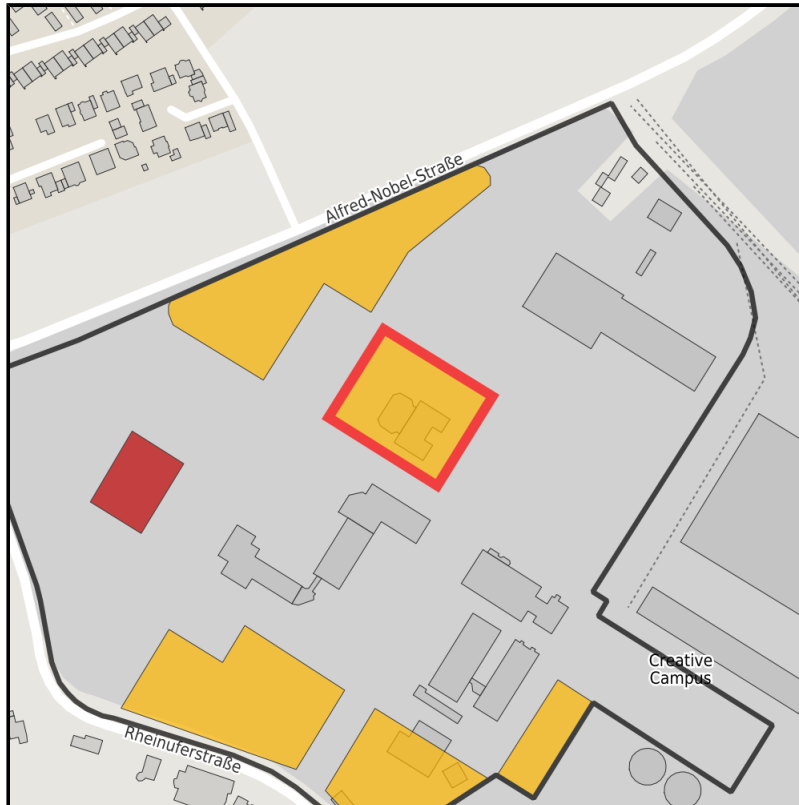

Detail view

Parcel

Area size	5,600 m²
Availability	Available area within medium term (2-5 years)
Divisible	Yes
24h operation	No

Links

[weitere Informationen](#)