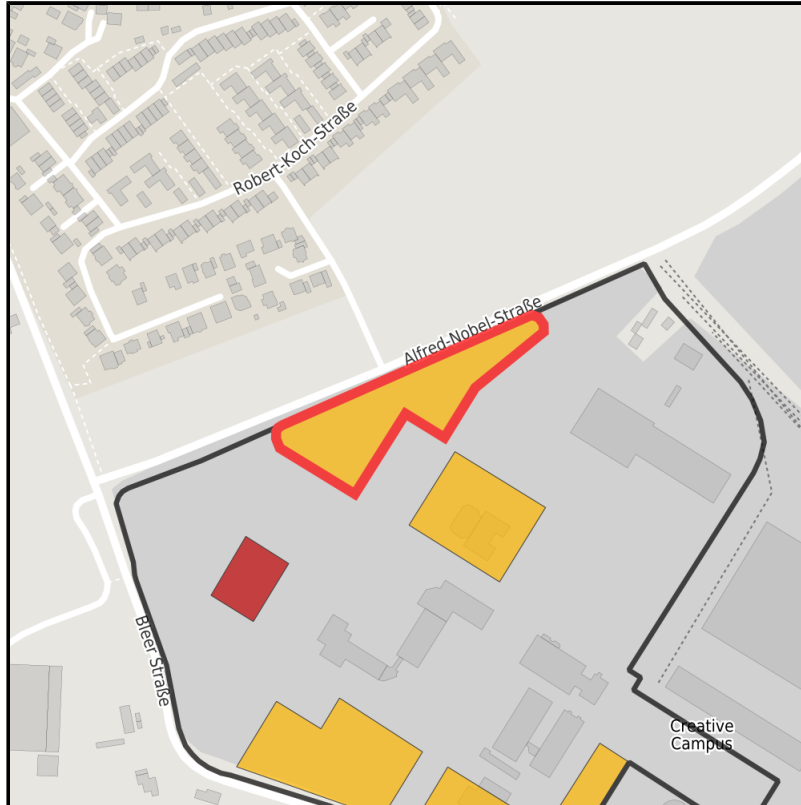

EXPOSÉ

Creative Campus Monheim

Ort: Monheim am Rhein

Regional overview

Municipal overview

Detail view

Parcel

Area size	8,800 m ²
Availability	Available area within medium term (2-5 years)
Divisible	Yes
24h operation	No

Links

[weitere Informationen](#)

Creative Campus Monheim**Ort: Monheim am Rhein**www.germansite.de**Details on commercial zone**

Main companies	UCB Pharma GmbH, Aesica Pharmaceuticals GmbH
Industrial tax multiplier	250.00 %
Area type	GE