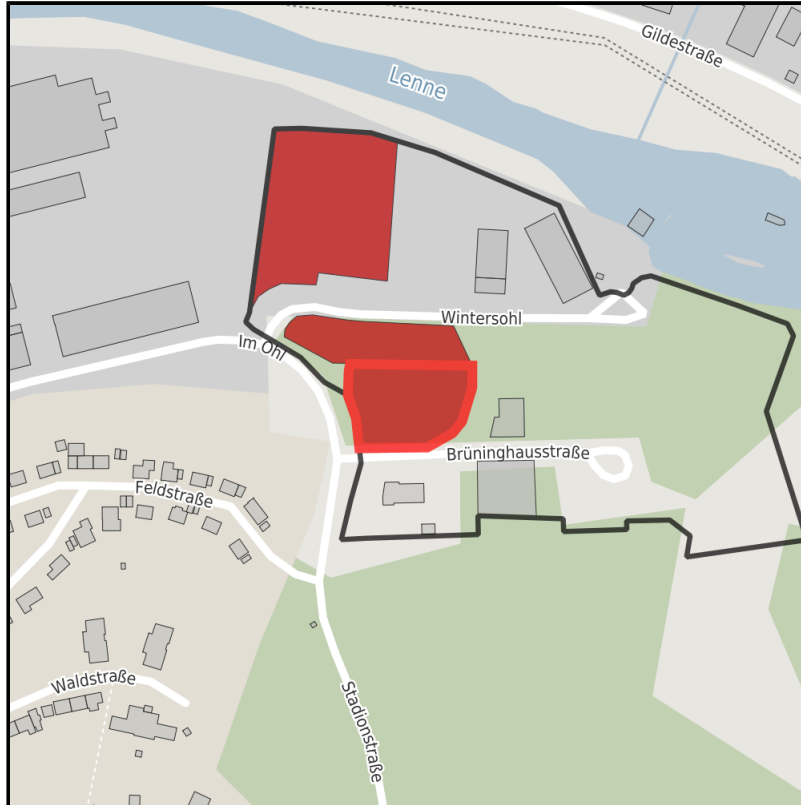

EXPOSÉ

Gewerbe- Industriegebiet Wintersohl

Ort: Werdohl

www.germansite.de

Regional overview

Municipal overview

Detail view

Parcel

Area size	3,300 m ²
Availability	Immediately available area
Area designation	Commercial zone
Divisible	No
24h operation	No

Details on commercial zone

Area type	GE / GI
-----------	---------

Links

<https://gws.blis-online.eu>