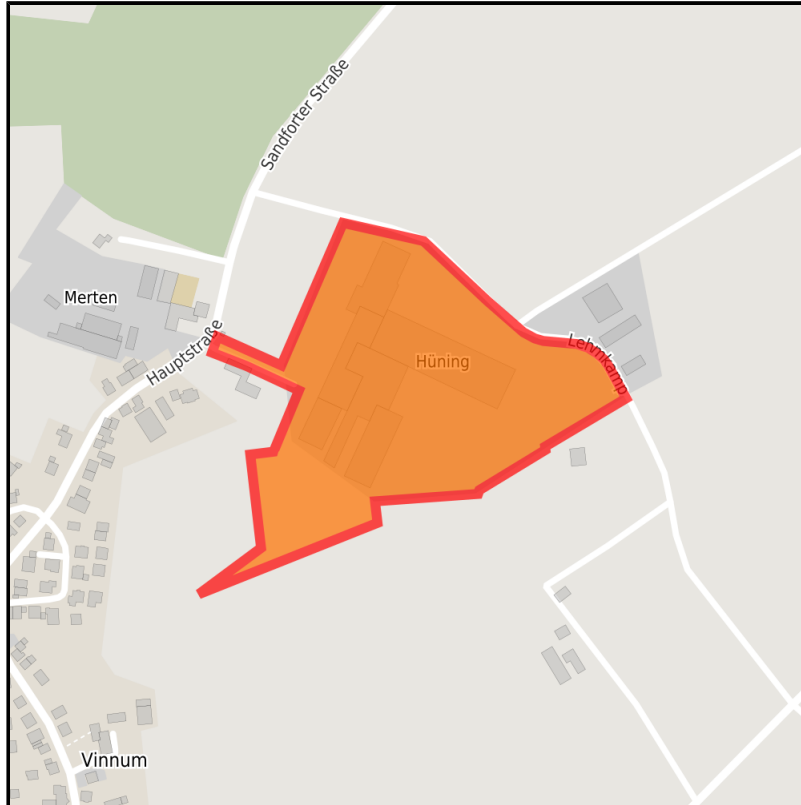

Ehemaliges Ziegelwerk Vinnum

Ort: Olfen

www.germansite.de

Regional overview

Municipal overview

Detail view

Parcel

Area size	90,000 m ²
Availability	Available area within short term (< 2 years)
Divisible	No
24h operation	No

Details on commercial zone

Industrial tax multiplier	410.00 %
Area type	GE

Links

<https://muensterland.blis-online.eu>

EXPOSÉ

Ehemaliges Ziegelwerk Vinum

Ort: Olfen

Transport infrastructure

Freeway	A2	15 km
Freeway	A1	20 km
Airport	Dortmund	32 km

Contact person

Christopher Schmalenbeck

Stadt Olfen

Bauen, Planen, Umwelt

Kirchstraße 5

59399 Olfen

Germany