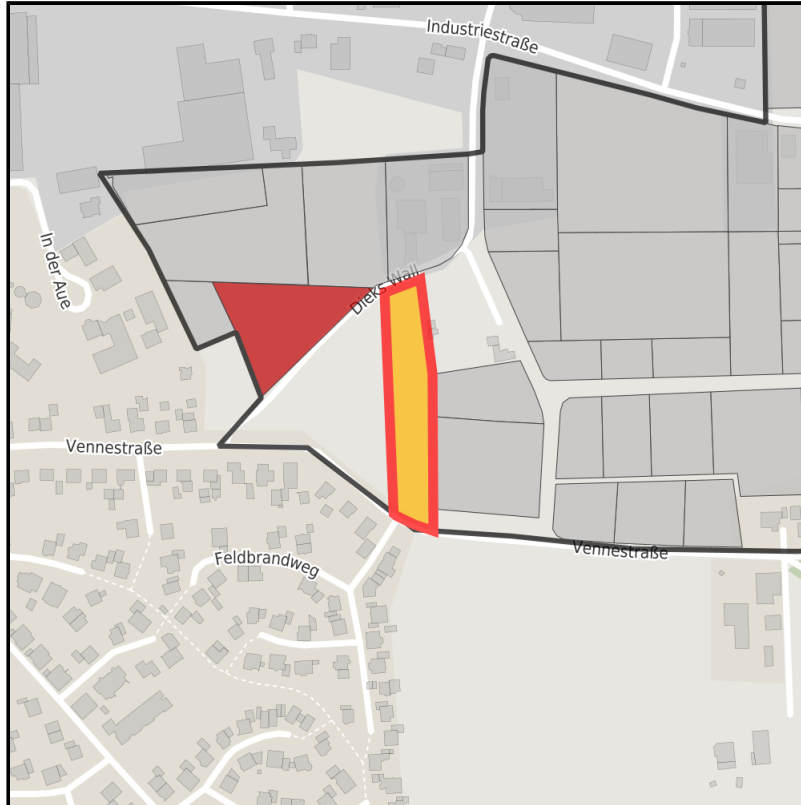

## Velen, Jägersdyk

Ort: Velen

Regional overview

Municipal overview

Detail view

### Parcel

Area size	5,600 m <sup>2</sup>
Availability	Available area within medium term (2-5 years)
Area designation	Commercial zone
Divisible	No
24h operation	No