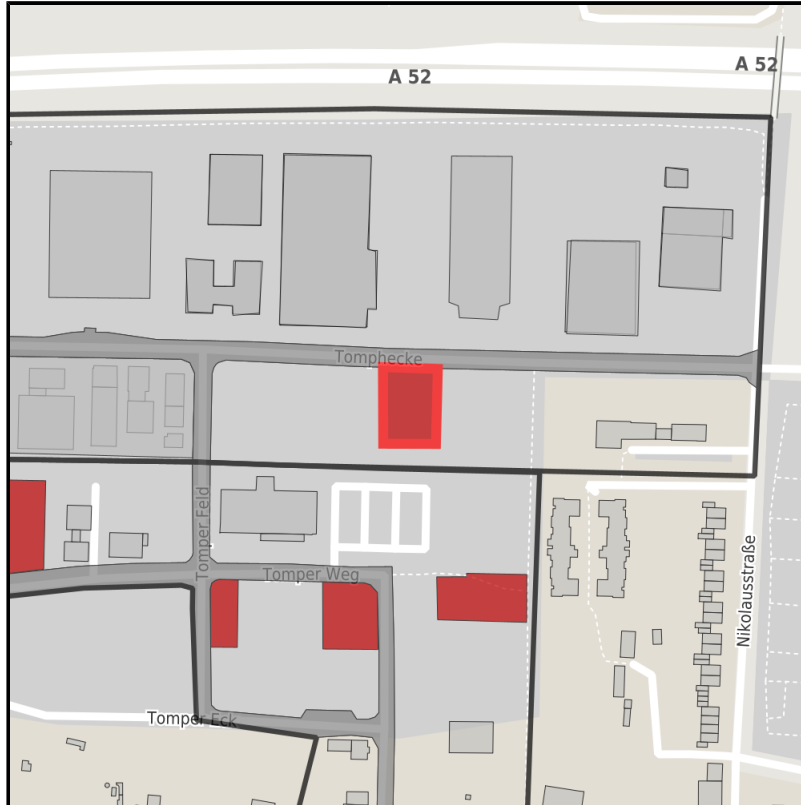

### Gewerbegebiet Hardt

Ort: Mönchengladbach

Regional overview

Municipal overview

Detail view

## Parcel

Area size	1,351 m <sup>2</sup>
Availability	Immediately available area
Divisible	No
24h operation	No

## Details on commercial zone

The Mönchengladbach-Hardt commercial zone located directly at the A52 freeway access, off-ramp MG-Hardt, is now available for marketing.

Area type GE

**Gewerbegebiet Hardt****Ort: Mönchengladbach**[www.germansite.de](http://www.germansite.de)**Transport infrastructure**