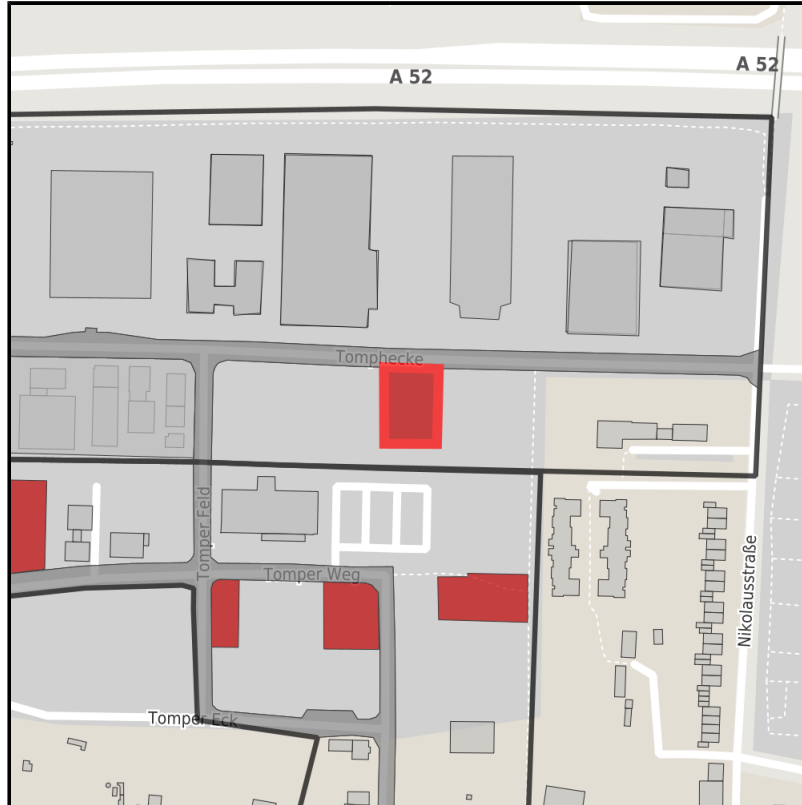

EXPOSÉ

Gewerbegebiet Hardt

Ort: Mönchengladbach

Regional overview

Municipal overview

Detail view

Parcel

Area size	1,351 m ²
Availability	Immediately available area
Divisible	No
24h operation	No

Details on commercial zone

The Mönchengladbach-Hardt commercial zone located directly at the A52 freeway access, off-ramp MG-Hardt, is now available for marketing.

Area type GE

EXPOSÉ

Gewerbegebiet Hardt

Ort: Mönchengladbach