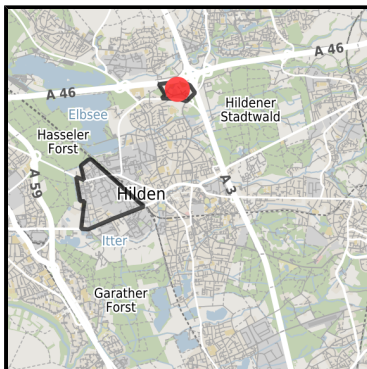

EXPOSÉ

Kreuz Hilden, Giesenheide/Nordpark

Ort: Hilden

Regional overview

Municipal overview

Detail view

Parcel

Area size	12,881 m ²
Price comment	on request
Availability	Immediately available area
Divisible	No
24h operation	No

Details on commercial zone

Information on purchase price	on request
Area type	GE

EXPOSÉ

Kreuz Hilden, Giesenheide/Nordpark

Ort: Hilden

Transport infrastructure

Freeway	A 3	0.5 km
Port	Düsseldorf	17 km
Rail freight	Hilden	5 km