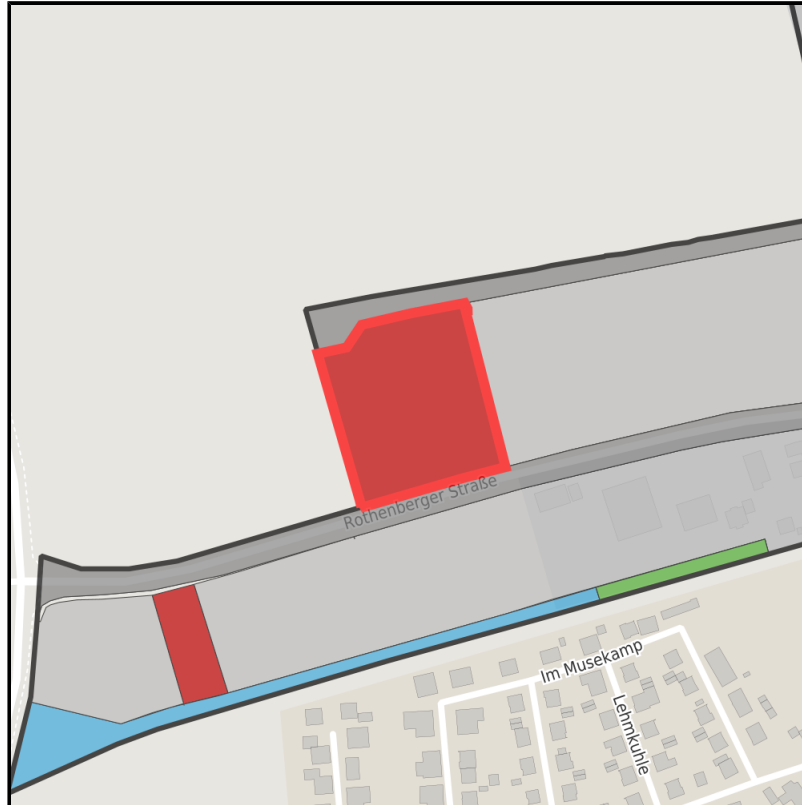

EXPOSÉ

Gewerbegebiet Wettringen

Ort: Wettringen

Regional overview

Municipal overview

Detail view

Parcel

Area size	12,200 m ²
Price	22.00 €/m ²
Availability	Immediately available area
Area designation	Commercial zone
Divisible	Yes
24h operation	No

Details on commercial zone

Gewerbegebiet Wettringen

The development plan guarantees the investors most extensive design freedom.

Industrial tax multiplier 375.00 %

Area type GE / GI

Links

<https://muensterland.blis-online.eu>

Industriegebiet 170828 (18).JPG

Industriegebiet 170828 (17).JPG

Transport infrastructure

Freeway	A 31	12 km
Freeway	A 30	15 km
Airport	Münster/Osnabrück	25 km
Port	Kanalhafen Rheine	30 km
Rail freight	Rheine	12 km