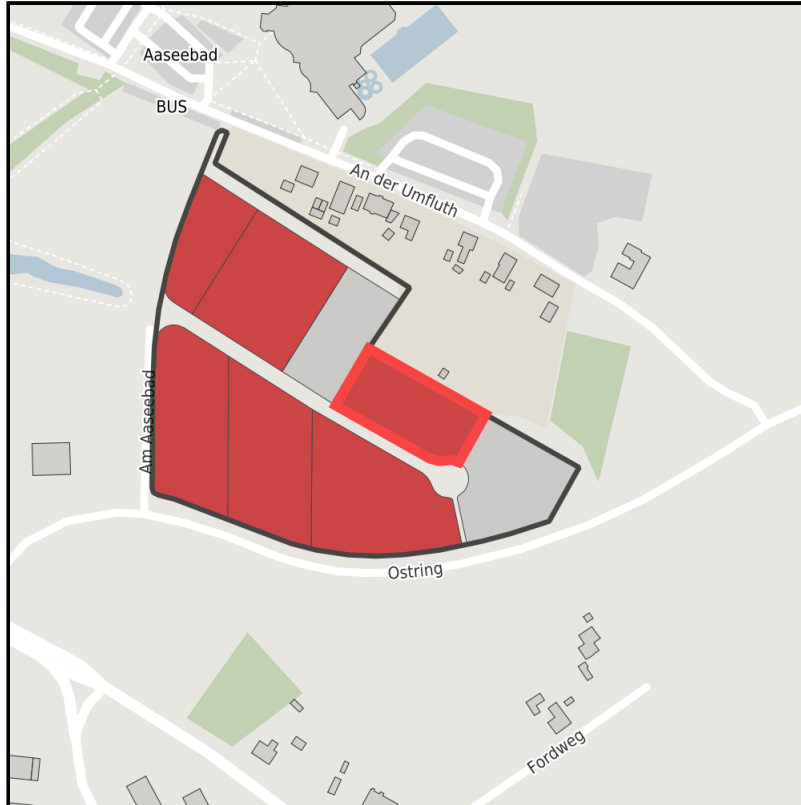

Gewerbegebiet Tecklenburger Damm-Ost

Ort: Ibbenbüren

www.germansite.de

Regional overview

Municipal overview

Detail view

Parcel

Area size	3,441 m ²
Availability	Immediately available area
Area designation	Commercial zone
Divisible	Yes
24h operation	No

Details on commercial zone

Area type GE

Links

<https://muensterland.blis-online.eu>

EXPOSÉ

Gewerbegebiet Tecklenburger Damm-Ost

Ort: Ibbenbüren

Transport infrastructure