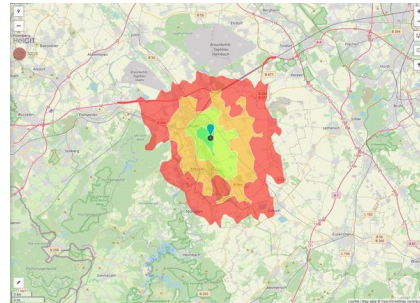

EXPOSÉ

Brainergy-Park

Ort: Jülich

Regional overview

Municipal overview

Detail view

Parcel

Area size	2,130 m ²
Availability	Immediately available area
Area designation	Commercial zone
Divisible	No
24h operation	No

EXPOSÉ

Brainergy-Park

Ort: Jülich

Details on commercial zone

Industrial tax multiplier

513.00 %

Area type

GE

Links

<https://www.gistra.de>

BPJ-Flug in die Zukunft

Erreichbarkeit in 20 Minuten: 176.000 Einwohner

Transport infrastructure

Freeway	A44	3.8 km
Freeway	A4	14.9 km
Airport	Flughafen Düsseldorf	64.6 km
Airport	Flughafen Aachen Maastricht	64.8 km