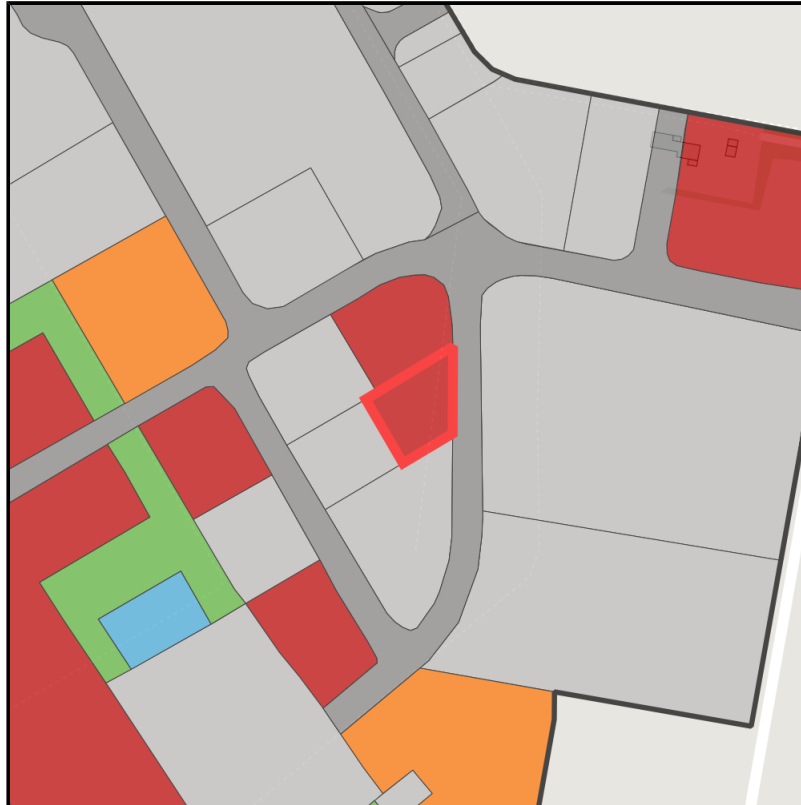

EXPOSÉ

Brainergy-Park

Ort: Jülich

Regional overview

Municipal overview

Detail view

Parcel

Area size	2,130 m ²
Availability	Immediately available area
Area designation	Commercial zone
Divisible	No
24h operation	No

EXPOSÉ

Brainergy-Park

Ort: Jülich

Details on commercial zone

Industrial tax multiplier

513.00 %

Area type

GE