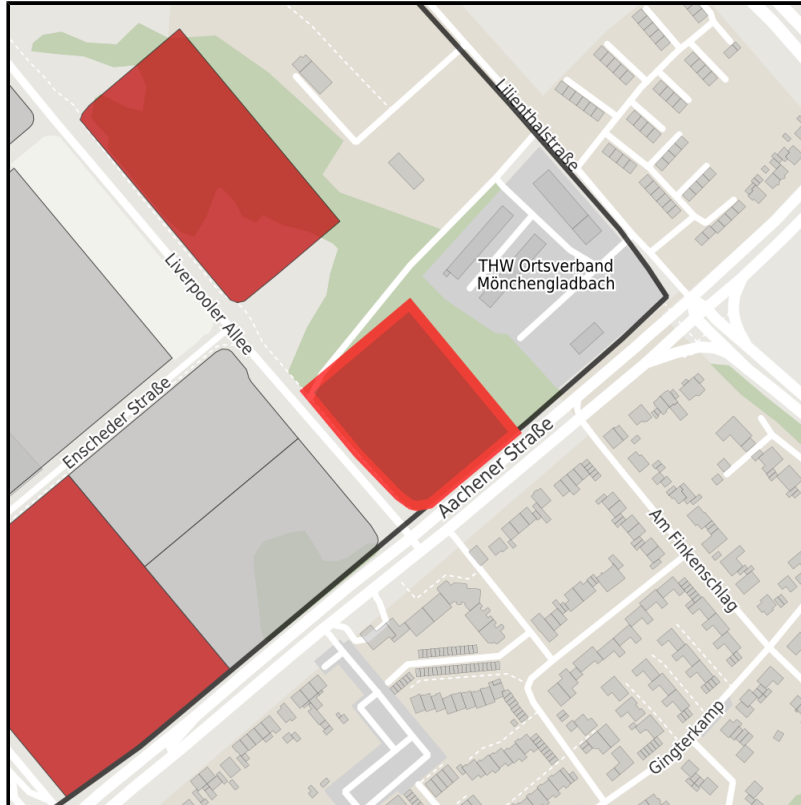

GE Nordpark Mönchengladbach

Ort: Mönchengladbach

www.germansite.de

Regional overview

Municipal overview

Detail view

Parcel

Area size	10,840 m ²
Availability	Immediately available area
Divisible	No
24h operation	No

Details on commercial zone

Area type	GE
-----------	----

Links

<https://niederrhein.blis-online.eu>

EXPOSÉ

GE Nordpark Mönchengladbach

Ort: Mönchengladbach

Transport infrastructure