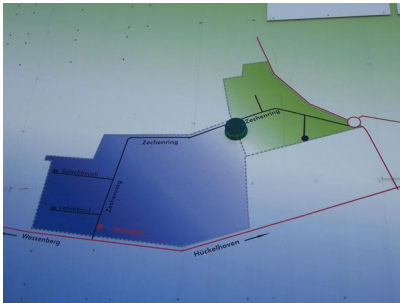

EXPOSÉ

Gewerbegebiet Süd

Ort: Wassenberg

Regional overview

Municipal overview

Detail view

Parcel

Area size	770 m ²
Availability	Available area within medium term (2-5 years)
Area designation	Commercial zone
Divisible	No
24h operation	No

EXPOSÉ

Gewerbegebiet Süd

Ort: Wassenberg

Details on commercial zone

Industrial tax multiplier	420.00 %
Area type	GE

Links

<https://wfg-hs.blis-online.eu>

Transport infrastructure

Freeway	A 46	2 km
Airport	Mönchengladbach	35 km
Airport	Düsseldorf	50 km
Port	Roermond	25 km
Port	Neuss	40 km

Information about Wassenberg

The town Wassenberg (20.000 people) is located in the western part of the Germany bordering the Netherlands in the town triangle Aachen, Roermond and Moenchengladbach. The river valley of the Rur and the wooded slopes of the Wassenberger Horstes arrange the appealing landscape of the city.