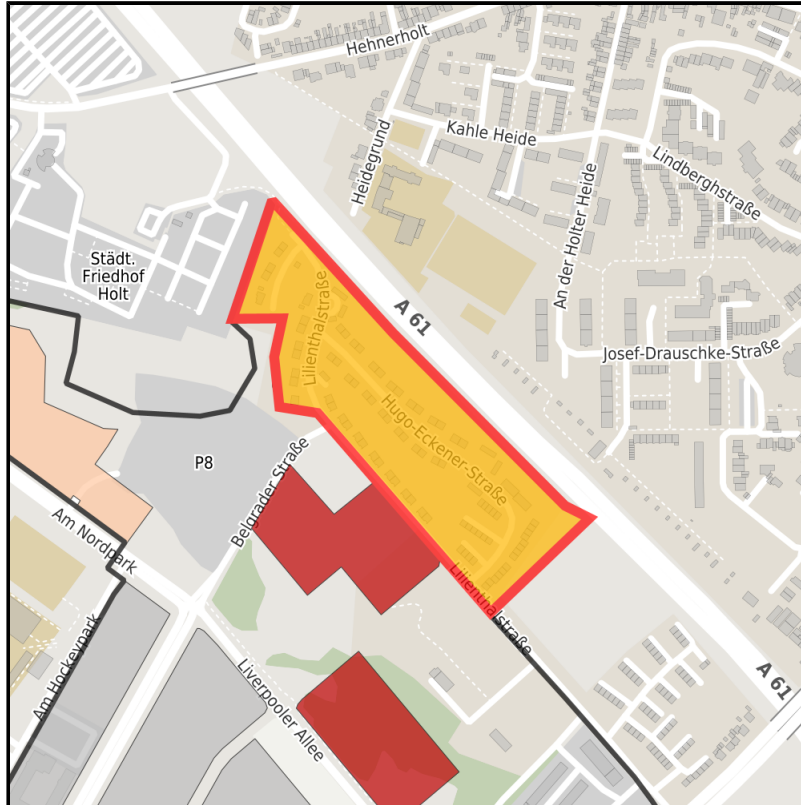

EXPOSÉ

Lilienthalstraße

Ort: Mönchengladbach

Regional overview

Municipal overview

Detail view

Parcel

Area size	61,000 m ²
Availability	Available area within medium term (2-5 years)
Area designation	Commercial zone
Divisible	No
24h operation	No

Details on commercial zone

Area type	GE
-----------	----

Links

<https://niederrhein.blis-online.eu>

EXPOSÉ

Lilienthalstraße

Ort: Mönchengladbach

Transport infrastructure