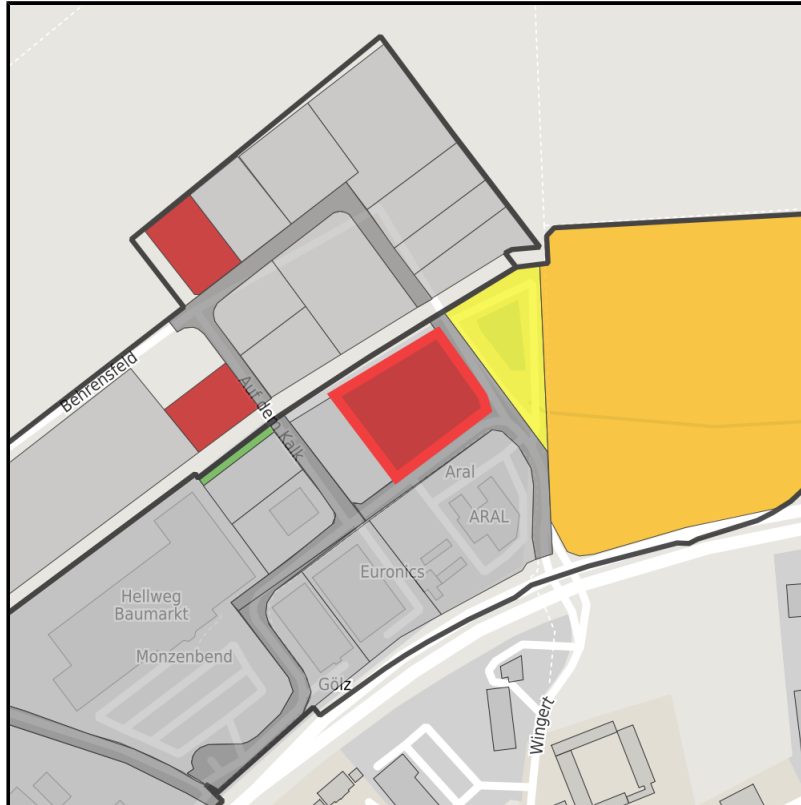

Gewerbegebiet Kommern Monzenbend

Ort: Mechernich

www.germansite.de

Regional overview

Municipal overview

Detail view

**Parcel**

Area size	4,695 m <sup>2</sup>
Availability	Immediately available area
Area designation	Commercial zone
Divisible	No
24h operation	No

### Details on commercial zone

The Kommern-Monzenbend business park combines the advantages of a pleasant working environment with favorable transport connections. The area is located in the middle of the beautiful Voreifel landscape directly at the northern edge of the Mechernich district of Kommern. The adjacent highways B266/B477 with approx. 20,000 vehicle movements per day provide a connection to the A1 freeway and the economic area of Cologne. A planned expansion of the site will further increase the supply of available commercial spaces.