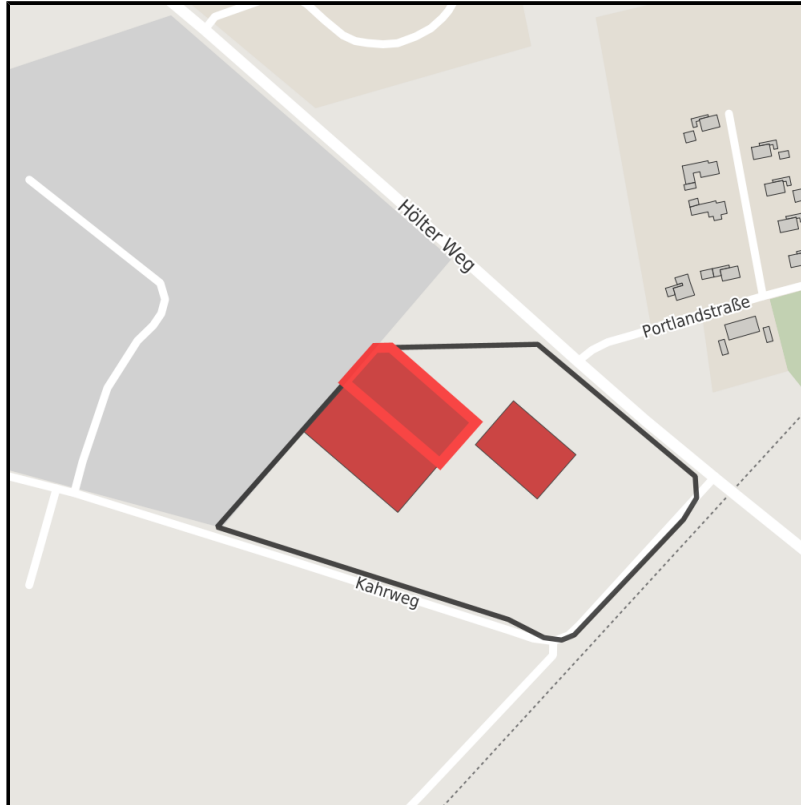

EXPOSÉ

Kahrweg / GE IIa

Ort: Geseke

Regional overview

Municipal overview

Detail view

Parcel

Area size	2,500 m ²
Price	49.00 €/m ²
Availability	Immediately available area
Divisible	No
24h operation	No

Details on commercial zone

Area type	GE
-----------	----

Transport infrastructure

Freeway	A44	3 km
---------	-----	------

EXPOSÉ

Kahrweg / GE IIa

Ort: Geseke

Contact person