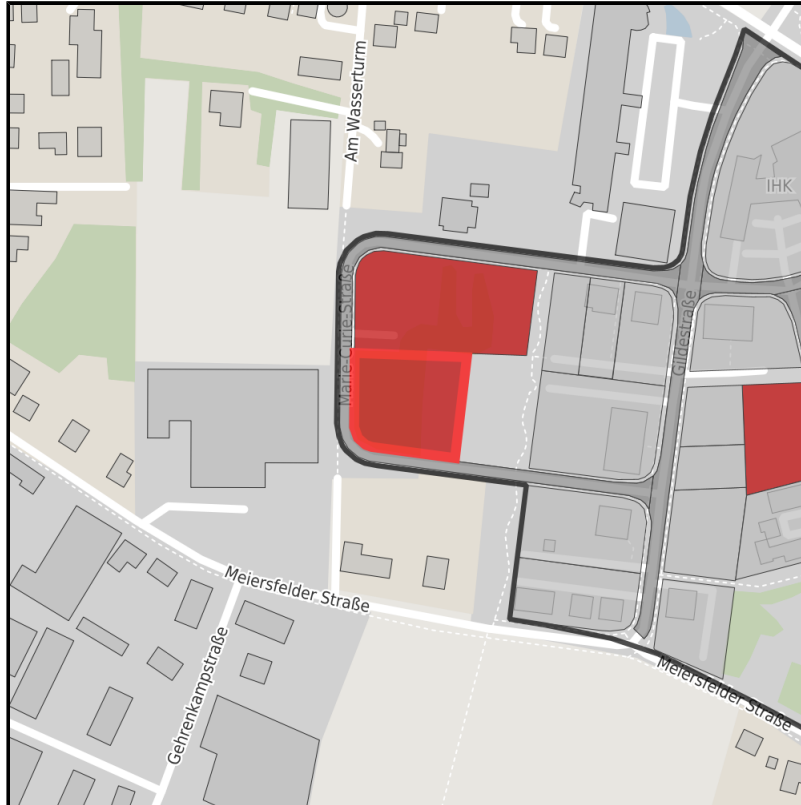

EXPOSÉ

Gewerbegebiet GILDE-Park Mitte

Ort: Detmold

www.germansite.de

Regional overview

Municipal overview

Detail view

Parcel

Area size	3,400 m ²
Price	75.00 €/m ²
Availability	Immediately available area
Divisible	Yes
24h operation	No

Gewerbegebiet GILDE-Park Mitte**Ort: Detmold**www.germansite.de

Details on commercial zone

Industry mix, focus, resident businesses: IT companies, creative service providers, innovative production companies
Special features: The sites are located near the GILDE Center, a crystallization point for innovative companies.

Area type

GE

Links

<http://www.geodok.de/gewerbeflaechenatlas-owl/param.jsp?x=3494359.2025370807&y=575521>

Transport infrastructure

Freeway	A2	26 km
Freeway	A33	32 km
Airport	Paderborn	50 km
Port	Minden	60 km
Rail freight	Bielefeld	34 km
Rail freight	Gütersloh	46 km