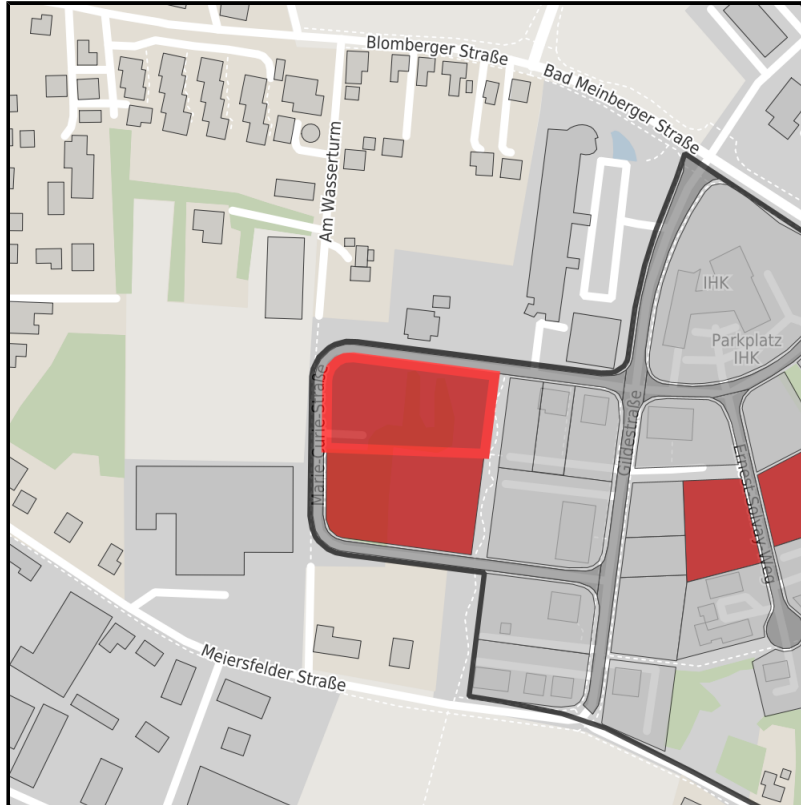

EXPOSÉ

Gewerbegebiet GILDE-Park Mitte

Ort: Detmold

www.germansite.de

Regional overview

Municipal overview

Detail view

Parcel

Area size	5,500 m ²
Price	60.00 €/m ²
Availability	Immediately available area
Divisible	Yes
24h operation	No

EXPOSÉ

Gewerbegebiet GILDE-Park Mitte

Ort: Detmold

Details on commercial zone

Industry mix, focus, resident businesses: IT companies, creative service providers, innovative production companies
Special features: The sites are located near the GILDE Center, a crystallization point for innovative companies.

Area type

GE

Links

<http://www.geodok.de/gewerbeflaechenatlas-owl/param.jsp?x=3494359.2025370807&y=575521>

Transport infrastructure

Freeway	A2	26 km
Freeway	A33	32 km
Airport	Paderborn	50 km
Port	Minden	60 km
Rail freight	Bielefeld	34 km
Rail freight	Gütersloh	46 km