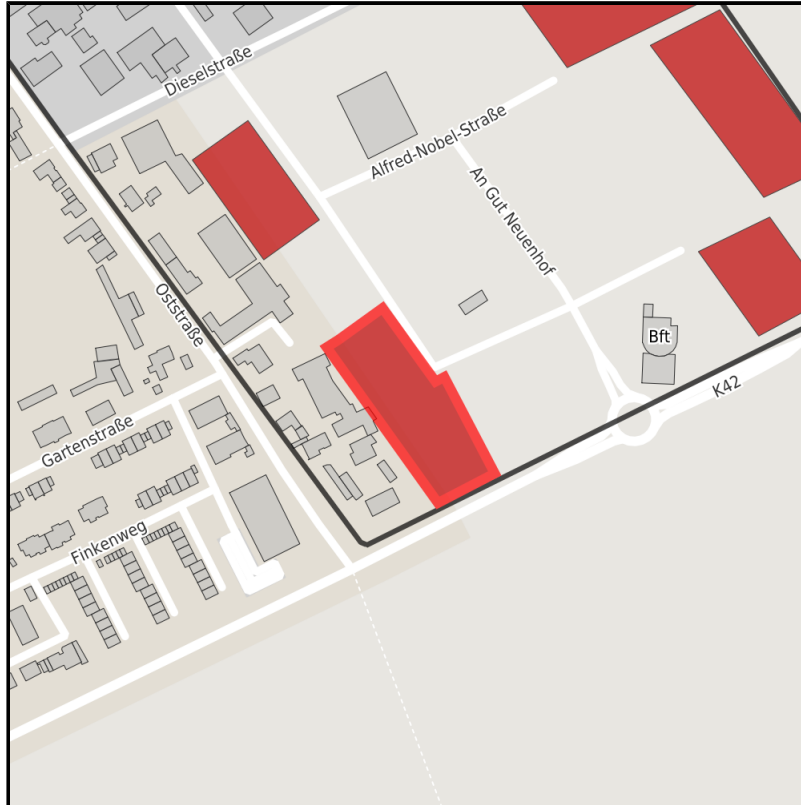

### Gewerbegebiet Elsdorf-Ost

Ort: Elsdorf

Regional overview

Municipal overview

Detail view

### Parcel

Area size	6,662 m <sup>2</sup>
Availability	Immediately available area
Area designation	Commercial zone
Divisible	No
24h operation	No