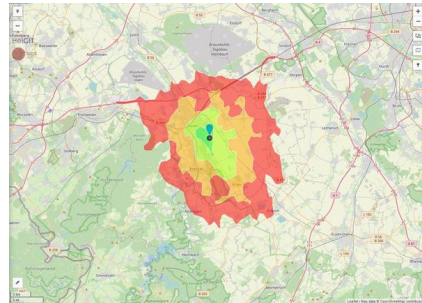

EXPOSÉ

Brainergy-Park

Ort: Jülich

Regional overview

Municipal overview

Detail view

Parcel

Area size	3,440 m ²
Availability	Immediately available area
Area designation	Commercial zone
Divisible	No
24h operation	No

EXPOSÉ

Brainergy-Park

Ort: Jülich

Details on commercial zone

Industrial tax multiplier

513.00 %

Area type

GE

Links

<https://www.gistra.de>

BPJ-Flug in die Zukunft

Erreichbarkeit in 20 Minuten: 176.000 Einwohner

Transport infrastructure

Freeway	A44	3.8 km
Freeway	A4	14.9 km
Airport	Flughafen Düsseldorf	64.6 km
Airport	Flughafen Aachen Maastricht	64.8 km