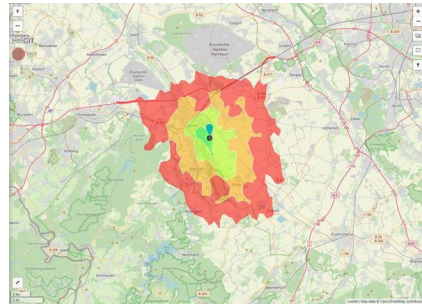

EXPOSÉ

Brainergy-Park

Ort: Jülich

Regional overview

Municipal overview

Detail view

Parcel

Area size	10,000 m ²
Availability	Immediately available area
Area designation	Commercial zone
Divisible	No
24h operation	No

EXPOSÉ

Brainergy-Park

Ort: Jülich

Details on commercial zone

Industrial tax multiplier

513.00 %

Area type

GE

Links

<https://www.gistra.de>

BPJ-Flug in die Zukunft

Erreichbarkeit in 20 Minuten: 176.000 Einwohner

Transport infrastructure

Freeway	A44	3.8 km
Freeway	A4	14.9 km
Airport	Flughafen Düsseldorf	64.6 km
Airport	Flughafen Aachen Maastricht	64.8 km